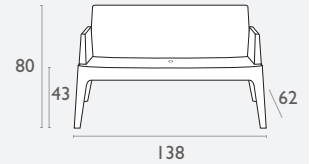

Pacific Lounge Chair

FL-118-13514

3 YEAR WARRANTY

- Stackable To 4 High
- High Quality Polypropylene
- Reinforced with Fibre Glass
- Uv Stabilised (Fade Resistant)
- Unit Weight: 7kg
- CATAS Tested
- SWL: 150kg
- Multi-Filament, High-Tenacity Polyester Yarn
- Biaxiale Tensioning for Extreme Tear Resistance
- Solution-Dyed Protective Sheath
- Uv Protected
- Weather Protected
- Quick Drying
- Hygienic – Mould Resistant Treatment
- Stain Resistant
- Fabric Can Be Replaced
- 3 Year Warranty
- Suitable for Indoor & Outdoor Commercial Application
- Made In Europe