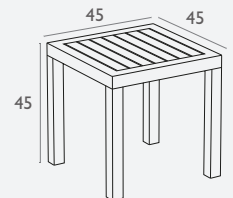

Ocean Side Table

FL-118-10910

5 YEAR WARRANTY

- Suitable for Indoor and Outdoor Commercial Use
- Made of UV Stabilised Polypropylene
- Unit Weight: 4.6kg
- Supplied Unassembled – Easy To Assemble
- Weather Resistant
- Special Order Colours: White
- Replaceable Feet
- Made In Europe