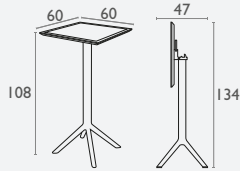

Sky Folding Bar Table 60

FL-118-11802

5 YEAR
WARRANTY

- Suitable for Indoor and Outdoor Use
- Suitable for Light Commercial & Domestic Use Only
- Made of UV Stabilised Polypropylene
- Reinforced with Glass Fibre
- Unit Weight: 7.25kg
- Assembly Required
- Weather Resistant, UV Stabilised
- Made In Europe