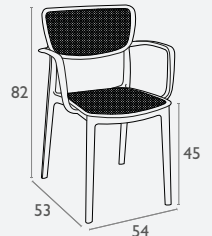

Loft Armchair

FL-118-10680

5 YEAR
WARRANTY

- Stackable
- Suitable for Indoor and Outdoor Commercial Use
- Made of UV Stabilised Polypropylene
- Reinforced with Glass Fibre
- Unit Weight: 3.7kg, SWL: 150kg
- Weather Resistant
- Stocked In: Anthracite, Black, White, Taupe & Olive Green
- CATAS Tested
- Made In Europe