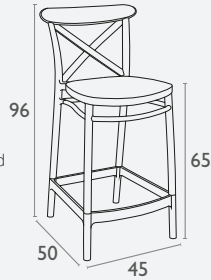

Cross Barstool 65

FL-118-10456

5 YEAR
WARRANTY

- Suitable for Indoor or Outdoor Use
- Made of UV Stabilised Polypropylene
- Reinforced with Glass Fibre
- Unit Weight: 4.4kg
- SWL: 135kg
- Supplied Unassembled – Easy To Assemble
- Weather Resistant, UV Stabilised, Glass Fibre Reinforced
- Matching Chairs
- Made In Europe

Siesta
OUTDOOR

Cross Barstool 75

FL-118-10458

5 YEAR
WARRANTY

- Suitable for Indoor or Outdoor Use
- Made of UV Stabilised Polypropylene Reinforced with Glass Fibre
- Unit Weight: 4.8kg
- SWL: 135kg
- Supplied Unassembled – Easy To Assemble
- Weather Resistant, UV Stabilised, Glass Fibre Reinforced
- Matching Chairs
- Made In Europe