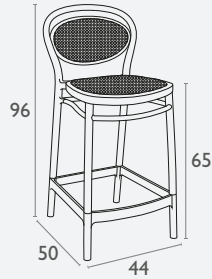

Siesta
exclusive

Marcel Barstool 75

FL-118-10708

- Suitable for Indoor or Outdoor Use
- Made of UV Stabilised Polypropylene
- Reinforced with Glass Fibre
- Unit Weight: 4.7kg
- SWL: 135kg
- Supplied Unassembled – Easy To Assemble
- Weather Resistant
- Matching Chairs
- Made In Europe

5 YEAR
WARRANTY