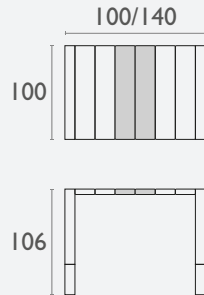

Siesta
exclusive

Vegas Table 100/140

FL-118-11846

5 YEAR
WARRANTY

- Suitable for Indoor & Shaded Outdoor Commercial Application
- Made of UV Stabilised Polypropylene
- Reinforced with Glass Fibre
- Unit Weight: 24kg
- Supplied Unassembled
- Weather Resistant
- Uv Resistant
- Can be constructed as 100cm or 140cm long
- Made In Europe