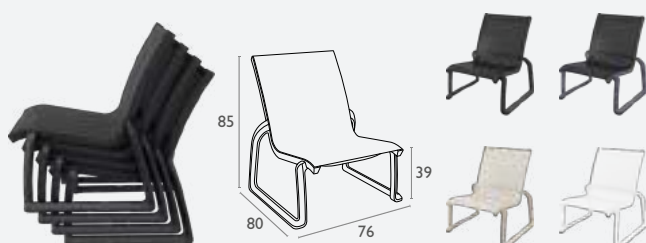

## Artemis XL Armchair

FL-118-10146

5 YEAR WARRANTY

- Stackable To 4 High
- Suitable for Indoor and Outdoor Use
- Made of UV Stabilised Polypropylene
- Reinforced with Glass Fibre
- SWL: 150 Kg
- Unit Weight: 10kg
- Weather Resistant
- Optional Cushions Available In Beige, Grey & White Only
- Made In Europe

## Box Sofa

FL-118-13624

5 YEAR WARRANTY

- Stackable
- Suitable for Indoor or Outdoor Use
- Made of UV Stabilised Polypropylene
- Reinforced with Glass Fibre
- Unit Weight: 14kg
- SWL: 150kg
- Made In Europe

## Pacific Lounge Chair

FL-118-13514

3 YEAR WARRANTY

- Stackable To 4 High
- High Quality Polypropylene
- Reinforced with Fibre Glass
- Uv Stabilised (Fade Resistant)
- Unit Weight: 7kg
- CATAS Tested
- SWL: 150kg
- Multi-Filament, High-Tenacity Polyester Yarn
- Biaxiale Tensioning for Extreme Tear Resistance
- Solution-Dyed Protective Sheath
- Uv Protected
- Weather Protected
- Quick Drying
- Hygienic – Mould Resistant Treatment
- Stain Resistant
- Fabric Can Be Replaced
- 3 Year Warranty
- Suitable for Indoor & Outdoor Commercial Application
- Made In Europe