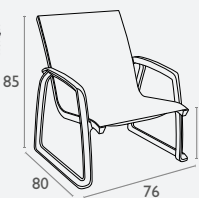

## Pacific Lounge Chair

FL-118-13514

3 YEAR WARRANTY

- Stackable To 4 High
- High Quality Polypropylene
- Reinforced with Fibre Glass
- Uv Stabilised (Fade Resistant)
- Unit Weight: 7kg
- CATAS Tested
- SWL: 150kg
- Multi-Filament, High-Tenacity Polyester Yarn
- Biaxiale Tensioning for Extreme Tear Resistance
- Solution-Dyed Protective Sheath
- Uv Protected
- Weather Protected
- Quick Drying
- Hygienic – Mould Resistant Treatment
- Stain Resistant
- Fabric Can Be Replaced
- 3 Year Warranty
- Suitable for Indoor & Outdoor Commercial Application
- Made In Europe

## Pacific Lounge Armchair

FL-118-13516

3 YEAR WARRANTY

- Stackable To 4 High
- High Quality Polypropylene
- Reinforced with Fibre Glass
- Uv Stabilised (Fade Resistant)
- Unit Weight: 9kg
- CATAS Tested
- SWL: 150kg
- Multi-Filament, High-Tenacity Polyester Yarn
- Biaxiale Tensioning for Extreme Tear Resistance
- Solution-Dyed Protective Sheath
- Uv Protected
- Weather Protected
- Quick Drying
- Hygienic – Mould Resistant Treatment
- Stain Resistant
- Fabric Can Be Replaced
- 3 Year Warranty
- Suitable for Indoor & Outdoor Commercial Application
- Made In Europe

## Riviera Chair

FL-100-13630

2 YEAR WARRANTY

- Stackable
- Suitable for Indoor and Protected Outdoor Commercial Use
- Made of Zinc Coated Steel
- Powder Coated In Black or White
- Available with An Ashwood Seat
- Unit Weight: 4.4kg / 5.8kg (With Wood Seat)
- SWL: 120kg
- Dimensions: 450w X 520d X 860h X 450 Seat Height