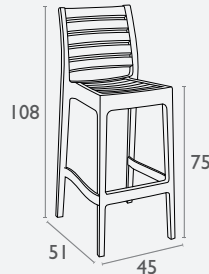

Ares Barstool

FL-118-10140

5 YEAR
WARRANTY

- Stackable
- Suitable for Indoor and Outdoor Commercial Use
- Made of UV Stabilised Polypropylene
- Reinforced with Glass Fibre
- 360 Seat Width X 400 Seat Depth
- 350 Seat Back Height X 390 Seat Back Width
- Unit Weight: 6.2kg
- SWL: 135kg
- Weather Resistant
- Stocked In: Anthracite, Black, White, Chocolate, Taupe
- Matching Chairs
- Made In Europe