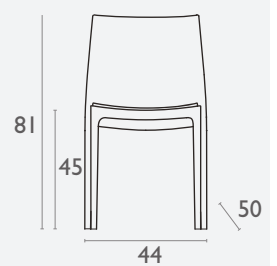

Siesta
exclusive

Dream Folding Chair

FL-118-10506

- Stackable
- Suitable for Indoor or Outdoor Use
- Designed By Frederic Boonen
- Folds Flat for Stacking and Ease of Storage
- Made of UV Stabilised Polypropylene
- Reinforced with Glass Fibre
- Unit Weight: 5.5kg
- SWL: 150kg
- Weather Resistant
- Made In Europe

5 YEAR
WARRANTY

Siesta
exclusive

Marcel Chair

FL-118-10710

- Stackable
- Suitable for Indoor or Outdoor Use
- Made of UV Stabilised Polypropylene
- Reinforced with Glass Fibre
- Unit Weight: 3.5kg
- SWL: 150kg
- Weather Resistant
- Matching Barstool
- Made In Europe

5 YEAR
WARRANTY

Siesta
exclusive

Marcel XL Armchair

FL-118-10712

- Stackable
- Suitable for Indoor or Outdoor Use
- Made of UV Stabilised Polypropylene
- Reinforced with Glass Fibre
- Unit Weight: 3.9kg
- SWL: 150kg
- Weather Resistant
- Matching Barstool
- Made In Europe

5 YEAR
WARRANTY

Siesta
exclusive

Maya Chair

FL-118-10722

- Stackable
- Suitable for Indoor and Outdoor Commercial Use
- Made of UV Stabilised Polypropylene
- Reinforced with Glass Fibre
- Unit Weight: 4kg
- SWL: 150kg
- Weather Resistant
- Replaceable Feet
- CATAS Tested
- Matching Products: Maya Barstool
- Made In Europe

5 YEAR
WARRANTY