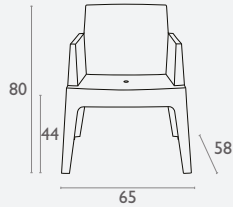

## Artemis Armchair

FL-118-10144

5 YEAR  
WARRANTY

- Stackable
- Suitable for Indoor and Outdoor Commercial Use
- Made of UV Stabilised Polypropylene
- Reinforced with Glass Fibre
- Arm Height: 675h
- Unit Weight: 5kg, SWL: 150kg
- Replaceable Feet
- CATAS Tested
- Matching Products: Ares Chair, Ares Barstool
- Made In Europe

## Coimbra Chair

FL-156-13710

- Stackable
- Suitable for Indoor and Outdoor Commercial Use
- Made of Powder Coated Aluminium
- Weather Resistant & Easy To Clean
- Unit Weight: 3kg
- SWL: 150kg
- Stocked In: Black, White, Blue & Olive Green
- Dimensions: 810mm H X 500mm W X 575mm D - Sh 450mm
- Matching Arm Chair and Barstool
- Rubber Feet