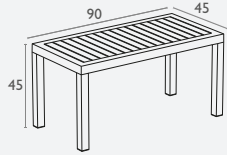

Siesta
exclusive

Orlando 80 Table (800x800)

FL-118-10918

5 YEAR
WARRANTY

- Suitable for Indoor Use
- Suitable for Shaded Outdoor Use*
- Made with An Aluminium Frame Covered With Semi UV Stabilised Polypropylene
- Unit Weight: 14kg
- Supplied Unassembled – Easy To Assemble
- Weather Resistant, Semi UV Stabilised
- Special Order Colour: White
- 4 X Adjustable Feet
- Replaceable Feet
- Made In Europe