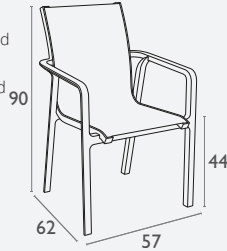

Pacific Armchair

FL-118-11790

3 YEAR WARRANTY

- Stackable
- Weather Resistant, UV Stabilised, Glass Fibre Reinforced
- Suitable for Indoor and Outdoor Commercial Use
- Frame: Made of UV Stabilised Polypropylene Reinforced with Glass Fibre
- Seat: Made of Batyline Fabric From Serge Ferrari
- Unit Weight: 5.2kg, SWL: 150 Kg
- Supplied Assembled
- Replaceable Feet and Fabric
- Made In Europe
- Matches with Pacific Sunlounger

Pacific Lounge Chair

FL-118-13514

3 YEAR WARRANTY

- Stackable To 4 High
- High Quality Polypropylene
- Reinforced with Fibre Glass
- Uv Stabilised (Fade Resistant)
- Unit Weight: 7kg
- CATAS Tested
- SWL: 150kg
- Multi-Filament, High-Tenacity Polyester Yarn
- Biaxiale Tensioning for Extreme Tear Resistance
- Solution-Dyed Protective Sheath
- Uv Protected
- Weather Protected
- Quick Drying
- Hygienic – Mould Resistant Treatment
- Stain Resistant
- Fabric Can Be Replaced
- 3 Year Warranty
- Suitable for Indoor & Outdoor Commercial Application
- Made In Europe