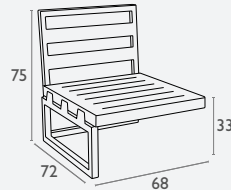

Mykonos Extension Part

FL-118-10882

5 YEAR
WARRANTY

- Suitable for Indoor and Outdoor Use
- Weather Resistant
- Uv Stabilised
- Glass Fibre Reinforced
- SWL: 150 Kg
- Unit Weight: 10kg
- Optional Cushions Available In Beige, Anthracite, Light Brown & Black – 100mm Thick Cushion Covered with Etisilk Polyester Fabric and Finished with Piping.
- 1 Year Warranty On Cushions.
- Supplied Unassembled – Easy Assembly
- Made In Europe