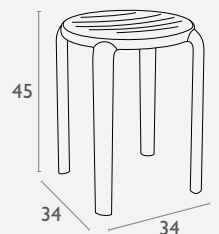

Riviera Stool 45

FL-100-13634

2 YEAR WARRANTY

- Stackable
- Suitable for Indoor and Protected Outdoor Commercial Use
- Made of Zinc Coated Steel
- Powder Coated In Black or White
- Available with An Ashwood Seat
- Unit Weight: 3.1kg / 4kg (With Wood Seat)
- SWL: 120kg
- Dimensions: 400w X 400d X 450h X 450 Seat Height

Riviera Stool 65

FL-100-13638

2 YEAR WARRANTY

- Stackable
- Suitable for Indoor and Protected Outdoor Commercial Use
- Made of Zinc Coated Steel
- Powder Coated In Black or White
- Available with An Ashwood Seat
- Unit Weight: 4.2kg / 5.3kg (With Wood Seat)
- SWL: 120kg
- Dimensions: 440w X 440d X 650h X 650 Seat Height

Riviera Stool 75

FL-100-13642

2 YEAR WARRANTY

- Stackable
- Suitable for Indoor and Protected Outdoor Commercial Use
- Made of Zinc Coated Steel
- Powder Coated In Black or White
- Available with An Ashwood Seat
- Unit Weight: 4.5kg / 5.6kg (With Wood Seat)
- SWL: 120kg
- Dimensions: 430w X 430d X 760h X 760 Seat Height

Tom Stool 45

FL-118-13676

5 YEAR WARRANTY

- Stackable
- Suitable for Indoor and Outdoor Use
- Made of UV Stabilised Polypropylene
- Reinforced with Glass Fibre
- Unit Weight: 2.5kg
- SWL: 135kg
- Weather Resistant
- Made In Europe