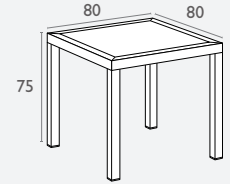

Siesta
exclusive

Ocean Coffee Table (900x450)

FL-118-10908

5 YEAR
WARRANTY

- Suitable for Indoor and Outdoor Commercial Use
- Made of UV Stabilised Polypropylene
- Unit Weight: 4.6kg
- Supplied Unassembled – Easy To Assemble
- Weather Resistant
- Special Order Colours: White
- Replaceable Feet
- Made In Europe

Siesta
exclusive

Orlando 80 Table (800x800)

FL-118-10918

5 YEAR
WARRANTY

- Suitable for Indoor Use
- Suitable for Shaded Outdoor Use*
- Made with An Aluminium Frame Covered With Semi UV Stabilised Polypropylene
- Unit Weight: 14kg
- Supplied Unassembled – Easy To Assemble
- Weather Resistant, Semi UV Stabilised
- Special Order Colour: White
- 4 X Adjustable Feet
- Replaceable Feet
- Made In Europe

*Warranty Will Not Cover Excessive Fading If Placed In Direct Sunlight.

Siesta
exclusive

Orlando 140 Table (1400x800)

FL-118-10916

5 YEAR
WARRANTY

- Suitable for Indoor Use
- Suitable for Shaded Outdoor Use*
- Made with An Aluminium Frame Covered With Semi UV Stabilised Polypropylene
- Unit Weight: 23kg
- Supplied Unassembled – Easy To Assemble
- Weather Resistant, Semi UV Stabilised
- Special Order Colour: White
- 4 X Adjustable Feet
- Replaceable Feet
- Made In Europe

*Warranty Will Not Cover Excessive Fading If Placed In Direct Sunlight.

Siesta
exclusive

Sky Folding Table 60

FL-118-11800

5 YEAR
WARRANTY

- Suitable for Indoor and Outdoor Use
- Suitable for Light Commercial & Domestic Use Only
- Made of UV Stabilised Polypropylene
- Reinforced with Glass Fibre
- Unit Weight: 7.25kg
- Assembly Required
- Weather Resistant, UV Stabilised
- Made In Europe

Note: The Sky Table Tops Are Polypropylene and Can Flex, So May Not Be Suitable In Applications That Require A Rigid Table Top.