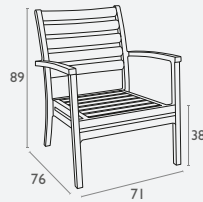

## Artemis XL Armchair

FL-118-10146

5 YEAR WARRANTY

- Stackable To 4 High
- Suitable for Indoor and Outdoor Use
- Made of UV Stabilised Polypropylene
- Reinforced with Glass Fibre
- SWL: 150 Kg
- Unit Weight: 10kg
- Weather Resistant
- Optional Cushions Available In Beige, Grey & White Only
- Made In Europe