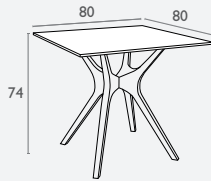

## Ibiza Table 80

FL-118-10664

2 YEAR  
WARRANTY

- Suitable for Indoor and Outdoor Commercial Use\*.
- Unit Weight: 18kg
- Supplied Unassembled – Easy To Assemble
- Weather Resistant
- Uv Stabilised
- Special Order Colours: White
- Made In Europe