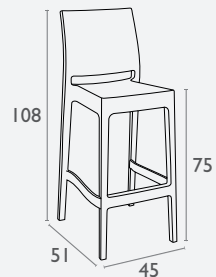

Siesta
exclusive

Marcel Barstool 65

FL-118-10706

- Suitable for Indoor or Outdoor Use
- Made of UV Stabilised Polypropylene
- Reinforced with Glass Fibre
- Unit Weight: 4.7kg
- SWL: 135kg
- Supplied Unassembled – Easy To Assemble
- Weather Resistant
- Matching Chairs
- Made In Europe

5 YEAR
WARRANTY

Siesta
exclusive

Marcel Barstool 75

FL-118-10708

- Suitable for Indoor or Outdoor Use
- Made of UV Stabilised Polypropylene
- Reinforced with Glass Fibre
- Unit Weight: 4.7kg
- SWL: 135kg
- Supplied Unassembled – Easy To Assemble
- Weather Resistant
- Matching Chairs
- Made In Europe

5 YEAR
WARRANTY

Siesta
exclusive

Maya Barstool 65

FL-118-10718

- Stackable 4 High
- Suitable for Indoor and Outdoor Commercial Use
- Made of UV Stabilised Polypropylene
- Reinforced with Glass Fibre
- Seat Dimensions(Mm): 360 Seat Width X 400 Seat Depth 98 X 360 Seat Back Height X 390 Seat Back Width
- Unit Weight: 5kg
- SWL: 135 Kg
- Weather Resistant
- Matching Product To The Maya Chair
- Made In Europe

5 YEAR
WARRANTY

Siesta
exclusive

Maya Barstool 75

FL-118-10720

- Stackable 4 High
- Suitable for Indoor and Outdoor Commercial Use
- Made of UV Stabilised Polypropylene
- Reinforced with Glass Fibre
- Seat Dimensions(Mm): 360 Seat Width X 400 Seat Depth X 360 Seat Back Height X 390 Seat Back Width
- Unit Weight: 5kg
- SWL: 135 Kg
- Weather Resistant
- Matching Product To The Maya Chair
- Made In Europe

5 YEAR
WARRANTY