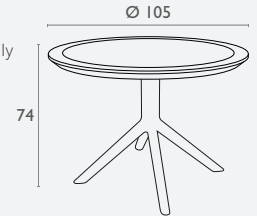

Sky Table 105

FL-118-13686

5 YEAR WARRANTY

- Suitable for Indoor and Outdoor Use
- Suitable for Light Commercial & Domestic Use Only
- Made of UV Stabilised Polypropylene
- Reinforced with Glass Fibre
- Unit Weight: 16kg
- Assembly Required
- Weather Resistant, UV Stabilised
- Made In Europe