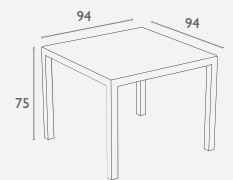

*Warranty Will Not Cover Excessive Fading If Placed In Direct Sunlight.