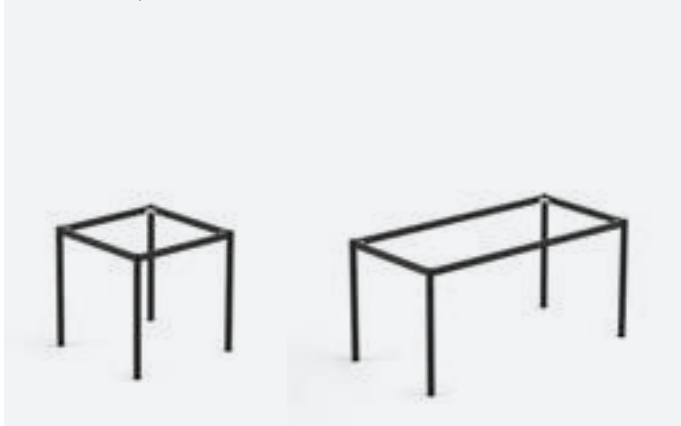

Spire Square Leg Table Height Frame 5 YEAR WARRANTY

FL-132-11594 - FL-132-11692

- Suitable for Indoor and Outdoor Commercial Use
- Leg: 40x40mm Square Pole
- Nano Ceramic Pre Paint Treatment with Black Powder-Coated Finish
- 4 X Adjustable Feet
- Supplied Unassembled - Easy To Assemble
- Replaceable Feet
- Made In Europe