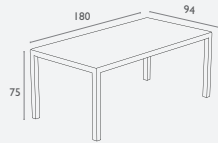

Tahiti Table

FL-118-11712

- Suitable for Indoor Use
- Suitable for Shaded Outdoor Use*
- Top: 5mm Dark Tempered Glass Top
- Frame: Aluminium Frame Covered with Semi UV Stabilised Polypropylene
- Unit Weight: 32kg
- Supplied Unassembled – Easy To Assemble
- Weather Resistant, Semi UV Stabilised
- Special Order Colours: White
- 4 X Adjustable Feet
- Replaceable Feet
- CATAS Tested
- Made In Europe

*Warranty Will Not Cover Excessive Fading If Placed In Direct Sunlight.

Tequila Side Table

FL-118-11724

- Suitable for Indoor and Outdoor Commercial Use
- Made of UV Stabilised Polypropylene
- Unit Weight: 2.5kg
- Supplied Unassembled – Easy To Assemble
- Weather Resistant
- Special Order Colours: White
- Replaceable Feet
- Made In Europe

Tequila Lounge Coffee Table

FL-118-11722

- Suitable for Indoor and Outdoor Commercial Use
- Made of UV Stabilised Polypropylene
- Unit Weight: 4.6kg
- Supplied Unassembled – Easy To Assemble
- Weather Resistant
- Special Order Colours: White
- Replaceable Feet
- Made In Europe