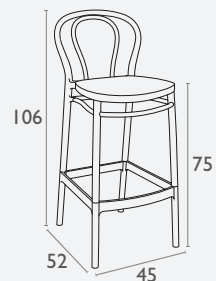

Victor Barstool 75

FL-118-11740

- Suitable for Indoor or Outdoor Use
- Made of UV Stabilised Polypropylene
- Reinforced with Glass Fibre
- Unit Weight: 4.4kg
- SWL: 135kg
- Supplied Unassembled - Easy To Assemble
- Weather Resistant
- Made In Europe

5 YEAR
WARRANTY