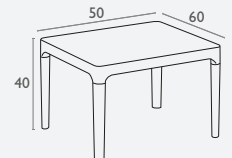

Sky Table 80

FL-118-11246

5 YEAR WARRANTY

- Suitable for Indoor and Outdoor Use
- Suitable for Light Commercial & Domestic Use Only
- Made of UV Stabilised Polypropylene
- Reinforced with Glass Fibre
- Unit Weight: 14kg
- Assembly Required
- Weather Resistant, UV Stabilised
- Made In Europe

Note: The Sky Table Tops Are Polypropylene and Can Flex, So May Not Be Suitable In Applications That Require A Rigid Table Top.

Sky Table 105

FL-118-13686

5 YEAR WARRANTY

- Suitable for Indoor and Outdoor Use
- Suitable for Light Commercial & Domestic Use Only
- Made of UV Stabilised Polypropylene
- Reinforced with Glass Fibre
- Unit Weight: 16kg
- Assembly Required
- Weather Resistant, UV Stabilised
- Made In Europe

Note: The Sky Table Tops Are Polypropylene and Can Flex, So May Not Be Suitable In Applications That Require A Rigid Table Top.

Sky Lounge Table

FL-118-11240

5 YEAR WARRANTY

- Suitable for Light Commercial Use Only
- Suitable for Indoor and Outdoor Use
- Made of UV Stabilised Polypropylene
- Unit Weight: 7.3kg
- Supplied Unassembled – Easy To Assemble
- Weather Resistant
- Special Order Colours: Red & Mango
- Made In Europe

Sky Side Table

FL-118-11242

5 YEAR WARRANTY

- Suitable for Light Commercial Use Only
- Suitable for Indoor and Outdoor Use
- Made of UV Stabilised Polypropylene
- Unit Weight: 4.5kg
- Supplied Unassembled – Easy To Assemble
- Weather Resistant
- Special Order Colours: Red & Mango
- Made In Europe