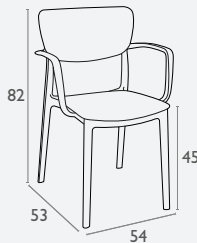

Lisa Armchair

FL-118-10678

5 YEAR
WARRANTY

- Stackable
- Suitable for Indoor and Outdoor Commercial Use
- Made of UV Stabilised Polypropylene
- Reinforced with Glass Fibre
- Unit Weight: 3.8kg, SWL: 150kg
- Weather Resistant
- Stocked In: Anthracite, Black, White, Taupe & Olive Green
- Special Order Colours: Red
- CATAS Tested
- Made In Europe