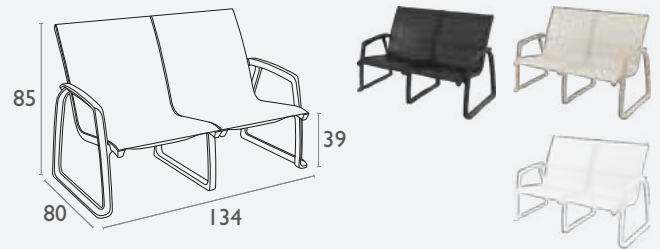

Siesta
exclusive

Pacific Lounge Extension Part

FL-118-13518

3 YEAR
WARRANTY

- High Quality Polypropylene
- Reinforced with Fibre Glass
- Uv Stabilised (Fade Resistant)
- Unit Weight: 4.5kg
- CATAS Tested
- SWL: 150kg
- Multi-Filament, High-Tenacity Polyester Yarn
- Biaxiale Tensioning for Extreme Tear Resistance
- Solution-Dyed Protective Sheath
- Uv Protected
- Weather Protected
- Quick Drying
- Hygienic – Mould Resistant Treatment
- Stain Resistant
- Fabric Can Be Replaced
- 3 Year Warranty
- Suitable for Indoor & Outdoor Commercial Application
- Made In Europe