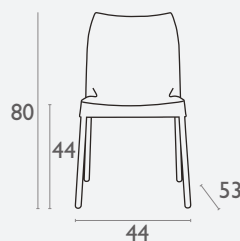

Chair Trolley

FL-148-13410

2 YEAR
WARRANTY

- Suitable for Lucy, Lisa, Loft, Monna, Cross, Marcel, Victor, Vita, Dolce, Diva, Maya, Ares, Artemis, Verona, Capri, Florida & Ibiza Chairs.
- Made with A Strong Durable Fully Welded Steel Frame and Foam Filled Tyres
- Unit Weight: 30kg
- Supplied Assembled
- Stocked In: Black Hammer Tone
- Replaceable Tyres and Stacking Crates