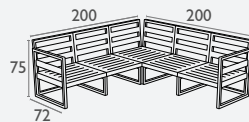

Siesta
exclusive

Sky Lounge Chair

FL-118-11238

5 YEAR
WARRANTY

- Suitable for Indoor and Outdoor Use
- Made of UV Stabilised Polypropylene
- Reinforced with Glass Fibre
- Unit Weight: 5.2kg
- SWL: 150 Kg
- Supplied Unassembled – Assembly Required
- Special Order Colours: Red & Mango
- Made In Europe