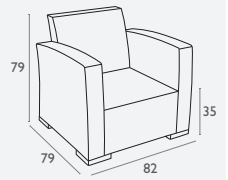

Siesta
exclusive

Monaco Extension

FL-118-10856

- Suitable for Indoor and Outdoor Commercial Use
- Made of UV Stabilised Polypropylene
- Reinforced with Glass Fibre
- Weather Resistant
- Special Order Colours: White
- Supplied Unassembled
- CATAS Tested
- Optional Beige Cushions Available. 3 Month Warranty.
- Made In Europe

5 YEAR
WARRANTY