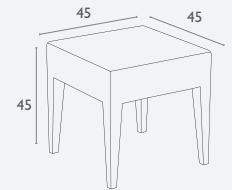

Tequila Side Table

FL-118-11724

- Suitable for Indoor and Outdoor Commercial Use
- Made of UV Stabilised Polypropylene
- Unit Weight: 2.5kg
- Supplied Unassembled – Easy To Assemble
- Weather Resistant
- Special Order Colours: White
- Replaceable Feet
- Made In Europe