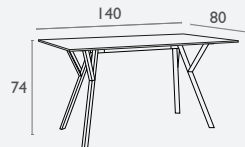

## Max Table 140

FL-118-14746

2 YEAR WARRANTY

- Suitable for Indoor and Outdoor Commercial Use\*.
- Unit Weights: 31kg
- Made of Polypropylene
- Hpl Compact Laminated 12mm Thick Top
- Replaceable Feet
- Supplied Unassembled
- Made In Europe