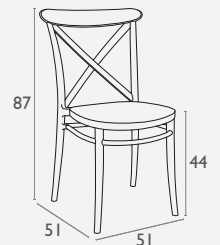

## Coimbra Chair

FL-156-13710

- Stackable
- Suitable for Indoor and Outdoor Commercial Use
- Made of Powder Coated Aluminium
- Weather Resistant & Easy To Clean
- Unit Weight: 3kg
- SWL: 150kg
- Stocked In: Black, White, Blue & Olive Green
- Dimensions: 810mm H X 500mm W X 575mm D - Sh 450mm
- Matching Arm Chair and Barstool
- Rubber Feet

## Coimbra Armchair

FL-156-13710

- Stackable
- Suitable for Indoor and Outdoor Commercial Use
- Made of Powder Coated Aluminium
- Weather Resistant & Easy To Clean
- Unit Weight: 3kg
- SWL: 150kg
- Stocked In: Black, White, Blue & Olive Green
- Dimensions: 810mm H X 500mm W X 575mm D - Sh 450mm
- Matching Arm Chair and Barstool
- Rubber Feet

## Cross Chair

FL-118-10460

- Stackable
- Suitable for Indoor or Outdoor Use
- Made of UV Stabilised Polypropylene
- Reinforced with Glass Fibre
- Unit Weight: 3.6kg
- SWL: 150kg
- Made In Europe

5 YEAR WARRANTY