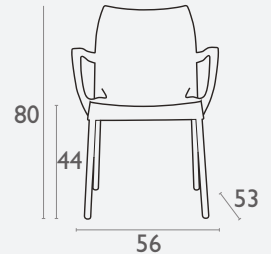

## Cross Chair

FL-118-10460

- Stackable
- Suitable for Indoor or Outdoor Use
- Made of UV Stabilised Polypropylene
- Reinforced with Glass Fibre
- Unit Weight: 3.6kg
- SWL: 150kg
- Made In Europe

5 YEAR WARRANTY

## Diva Armchair

FL-118-10502

5 YEAR  
WARRANTY

- Stackable
- Suitable for Indoor and Outdoor Commercial Use
- Arm Height: 650h
- Unit Weight: 5kg, SWL: 150kg
- Weather Resistant, UV Stabilised
- Glass Fibre Reinforced
- Stocked In: Black
- Replaceable Feet
- Drainage Hole Available At An Extra Cost
- CATAS Tested
- Made In Europe

## Dolce Armchair

FL-118-10504

5 YEAR  
WARRANTY

- Stackable
- Suitable for Indoor and Outdoor Commercial Use
- Seat: Made of UV Stabilised Polypropylene
- Legs: Strong Dia25mm Anodized Aluminium Legs
- Arm Height: 655h, Unit Weight: 4kg, SWL: 150kg
- Stocked In: Black
- Replaceable Feet
- Drainage Hole Available At An Extra Cost
- Matching Products: Vita Chair, Gio Barstool
- Made In Europe

## Eiffel Chair

FL-100-13626

3 YEAR  
WARRANTY

- Stackable
- Suitable for Indoor and Outdoor Commercial Use
- 28mm X T1.5mm Aluminium Bamboo Look Frame
- Woven UV Resistant Pe Wicker Seat and Back
- Dimensions: 460mm W X 560mm D X 880mm H
- Seat Height: 450mm
- SWL: 135kg
- Weather Resistant