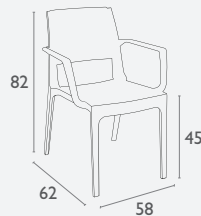

Siesta
exclusive

Daytona Chair

FL-118-10496

5 YEAR
WARRANTY

- Stackable 4 To 6 High
- Suitable for Indoor and Outdoor Commercial Use
- Made of UV Stabilised Polypropylene
- Reinforced with Glass Fibre
- Unit Weight: 3.5kg, SWL: 150kg
- Weather Resistant
- Replaceable Feet
- CATAS Tested
- Special Order Colour: White
- Made In Europe