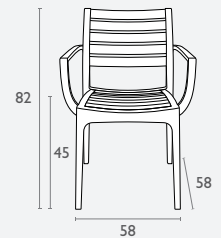

## Air XL Armchair®

FL-118-10124

5 YEAR  
WARRANTY

- Stackable Up To 4 High
- Suitable for Indoor and Outdoor Commercial Use
- Made of UV Stabilised Polypropylene
- Reinforced with Glass Fibre
- Arm Height: 680h
- Unit Weight: 3.8kg, SWL: 150kg
- Replaceable Feet
- CATAS Tested
- Matching Products: Air Chair, Air Barstool
- Made In Europe

## Ares Chair

FL-118-10142

5 YEAR  
WARRANTY

- Stackable
- Suitable for Indoor and Outdoor Commercial Use
- Made of UV Stabilised Polypropylene
- Reinforced with Glass Fibre
- Unit Weight: 4.5kg, SWL: 150kg
- Replaceable Feet
- CATAS Tested
- Matching Products: Artemis Armchair, Ares Barstool
- Made In Europe

## Artemis Armchair

FL-118-10144

5 YEAR  
WARRANTY

- Stackable
- Suitable for Indoor and Outdoor Commercial Use
- Made of UV Stabilised Polypropylene
- Reinforced with Glass Fibre
- Arm Height: 675h
- Unit Weight: 5kg, SWL: 150kg
- Replaceable Feet
- CATAS Tested
- Matching Products: Ares Chair, Ares Barstool
- Made In Europe