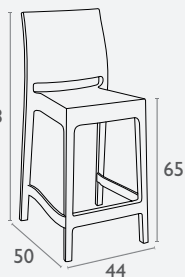

Siesta
exclusive

Maya Barstool 75

FL-118-10720

- Stackable 4 High
- Suitable for Indoor and Outdoor Commercial Use
- Made of UV Stabilised Polypropylene
- Reinforced with Glass Fibre
- Seat Dimensions(Mm): 360 Seat Width X 400 Seat Depth X 360 Seat Back Height X 390 Seat Back Width
- Unit Weight: 5kg
- SWL: 135 Kg
- Weather Resistant
- Matching Product To The Maya Chair
- Made In Europe

5 YEAR
WARRANTY