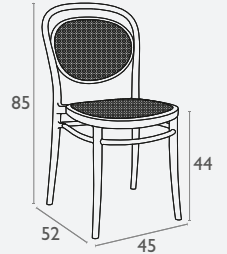

Marcel Chair

FL-118-10710

- Stackable
- Suitable for Indoor or Outdoor Use
- Made of UV Stabilised Polypropylene
- Reinforced with Glass Fibre
- Unit Weight: 3.5kg
- SWL: 150kg
- Weather Resistant
- Matching Barstool
- Made In Europe

5 YEAR
WARRANTY

Siesta
exclusive

Marcel XL Armchair

FL-118-10712

- Stackable
- Suitable for Indoor or Outdoor Use
- Made of UV Stabilised Polypropylene
- Reinforced with Glass Fibre
- Unit Weight: 3.9kg
- SWL: 150kg
- Weather Resistant
- Matching Barstool
- Made In Europe

5 YEAR
WARRANTY