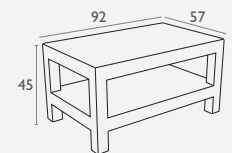

Siesta
exclusive

Ibiza Table 80

FL-118-10664

2 YEAR
WARRANTY

- Suitable for Indoor and Outdoor Commercial Use*.
- Unit Weight: 18kg
- Supplied Unassembled – Easy To Assemble
- Weather Resistant
- Uv Stabilised
- Special Order Colours: White
- Made In Europe

*It Is Advisable To Select White Ibiza Table Tops for Use In Direct Sunlight Conditions. Dark Colours (Anthracite & Chocolate) Used In Direct Sunlight Become Hot and Will Fade Over Time. Dark Coloured Tops Should Only Be Used In Shaded Outdoor Areas. Fading & Warping of Dark Coloured Tops Used In Direct Sunlight Is Not Covered Under Warranty.

Siesta
exclusive

Ibiza Table 140

FL-118-10660

2 YEAR
WARRANTY

- Suitable for Indoor and Outdoor Commercial Use*.
- Unit Weight: 31kg
- Supplied Unassembled – Easy To Assemble
- Weather Resistant
- Uv Stabilised
- Special Order Colours: White
- Made In Europe

*It Is Advisable To Select White Ibiza Table Tops for Use In Direct Sunlight Conditions. Dark Colours (Anthracite & Chocolate) Used In Direct Sunlight Become Hot and Will Fade Over Time. Dark Coloured Tops Should Only Be Used In Shaded Outdoor Areas. Fading & Warping of Dark Coloured Tops Used In Direct Sunlight Is Not Covered Under Warranty.

Siesta
exclusive

Ibiza 180

FL-118-10662

2 YEAR
WARRANTY

- Suitable for Indoor and Outdoor Commercial Use*.
- Unit Weight: 41kg
- Supplied Unassembled – Easy To Assemble
- Weather Resistant
- Uv Stabilised
- Special Order Colours: White
- Made In Europe