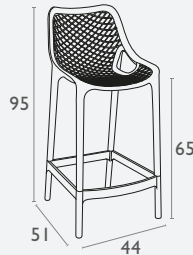

### Cushion

- Quality Foam and Fabric or Vinyl
- Ply Base with Nut Inserts
- Easy To Add and Remove
- 3 Month Warranty
- Cushion Also Fits The Victor XI Armchair

INDOOR / OUTDOOR  
STOOLS

Siesta  
exclusive

## Air Barstool® 65

FL-118-10100

5 YEAR  
WARRANTY

- Suitable for Indoor and Outdoor Commercial Use
- Made of UV Stabilised Polypropylene
- Reinforced with Glass Fibre
- 440 Seat Width X 380 Seat Depth
- 340 Seat Back Height X 390 Seat Back Width
- Unit Weight: 5kg
- SWL: 135kg
- Supplied Unassembled – Easy To Assemble
- Weather Resistant
- CATAS Tested
- Matching Products: Air Chair® & Air XI Armchair®
- Made In Europe