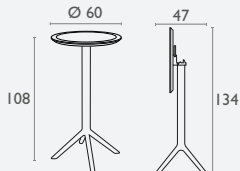

Sky Folding Round Bar Table 60

FL-118-13542

5 YEAR
WARRANTY

- Suitable for Indoor and Outdoor Use
- Suitable for Light Commercial & Domestic Use Only
- Made of UV Stabilised Polypropylene
- Reinforced with Glass Fibre
- Unit Weight: 7.25kg
- Assembly Required
- Weather Resistant, UV Stabilised
- Made In Europe