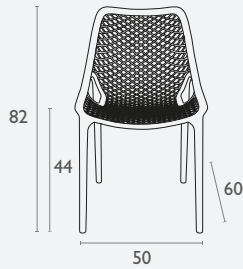

## Air Chair®

FL-118-10104

5 YEAR  
WARRANTY

- Stackable Up To 4 High
- Suitable for Indoor and Outdoor Commercial Use
- Made of UV Stabilised Polypropylene
- Reinforced with Glass Fibre
- Unit Weight: 3.7kg
- SWL: 150kg
- Replaceable Feet
- CATAS Tested
- Matching Products: Air XL Armchair, Air Barstool
- Made In Europe

## Air XL Armchair®

FL-118-10124

5 YEAR  
WARRANTY

- Stackable Up To 4 High
- Suitable for Indoor and Outdoor Commercial Use
- Made of UV Stabilised Polypropylene
- Reinforced with Glass Fibre
- Arm Height: 680h
- Unit Weight: 3.8kg, SWL: 150kg
- Replaceable Feet
- CATAS Tested
- Matching Products: Air Chair, Air Barstool
- Made In Europe