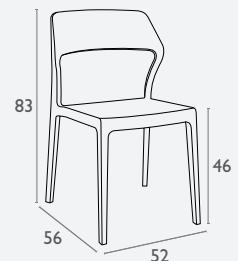

Siesta
exclusive

Sky Chair

FL-118-11236

5 YEAR
WARRANTY

- Suitable for Indoor and Outdoor Commercial Use
- Made of UV Stabilised Polypropylene Reinforced with Glass Fibre
- Unit Weight: 5kg
- SWL: 150kg
- Supplied Unassembled – Assembly Required
- Weather Resistant, UV Stabilised, Glass Fibre Reinforced
- Stocked In: Black, Anthracite, Red, White, Mango & Taupe
- CATAS Tested
- Made In Europe

Siesta
exclusive

Sky Pro Chair

FL-118-11237

5 YEAR
WARRANTY

- Stackable Up To 4 High
- Suitable for Indoor and Outdoor Commercial Use
- Made of UV Stabilised Polypropylene
- Reinforced with Glass Fibre
- Unit Weight: 5kg
- SWL: 150kg
- Stocked In: Black, Anthracite & White
- Weather Resistant
- Registered Design
- Made In Europe

Siesta
exclusive

Sky Lounge Chair

FL-118-11238

5 YEAR
WARRANTY

- Suitable for Indoor and Outdoor Use
- Made of UV Stabilised Polypropylene
- Reinforced with Glass Fibre
- Unit Weight: 5.2kg
- SWL: 150 Kg
- Supplied Unassembled – Assembly Required
- Made In Europe

Siesta
exclusive

Snow Chair

FL-118-11248

5 YEAR
WARRANTY

- Stackable
- Suitable for Indoor or Outdoor Use
- Made of UV Stabilised Polypropylene
- Reinforced with Glass Fibre
- Unit Weight: 4.4kg
- SWL: 150kg
- Weather Resistant
- Afrdi Heavy Duty Approved - Black
- Stocked In: Black, Red & White
- Made In Europe