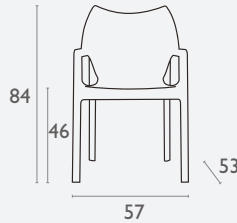

## Coimbra Armchair

FL-156-13710

- Stackable
- Suitable for Indoor and Outdoor Commercial Use
- Made of Powder Coated Aluminium
- Weather Resistant & Easy To Clean
- Unit Weight: 3kg
- SWL: 150kg
- Stocked In: Black, White, Blue & Olive Green
- Dimensions: 810mm H X 500mm W X 575mm D - Sh 450mm
- Matching Arm Chair and Barstool
- Rubber Feet

## Cross Chair

FL-118-10460

- Stackable
- Suitable for Indoor or Outdoor Use
- Made of UV Stabilised Polypropylene
- Reinforced with Glass Fibre
- Unit Weight: 3.6kg
- SWL: 150kg
- Made In Europe

5 YEAR WARRANTY

## Diva Armchair

FL-118-10502

5 YEAR  
WARRANTY

- Stackable
- Suitable for Indoor and Outdoor Commercial Use
- Arm Height: 650h
- Unit Weight: 5kg, SWL: 150kg
- Weather Resistant, UV Stabilised
- Glass Fibre Reinforced
- Stocked In: Black
- Replaceable Feet
- Drainage Hole Available At An Extra Cost
- CATAS Tested
- Made In Europe