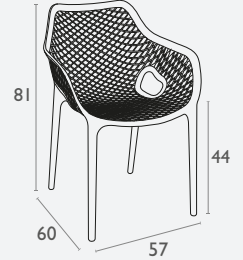

## Air Chair®

FL-118-10104

5 YEAR  
WARRANTY

- Stackable Up To 4 High
- Suitable for Indoor and Outdoor Commercial Use
- Made of UV Stabilised Polypropylene
- Reinforced with Glass Fibre
- Unit Weight: 3.7kg
- SWL: 150kg
- Replaceable Feet
- CATAS Tested
- Matching Products: Air XL Armchair, Air Barstool
- Made In Europe

## Air XL Armchair®

FL-118-10124

5 YEAR  
WARRANTY

- Stackable Up To 4 High
- Suitable for Indoor and Outdoor Commercial Use
- Made of UV Stabilised Polypropylene
- Reinforced with Glass Fibre
- Arm Height: 680h
- Unit Weight: 3.8kg, SWL: 150kg
- Replaceable Feet
- CATAS Tested
- Matching Products: Air Chair, Air Barstool
- Made In Europe