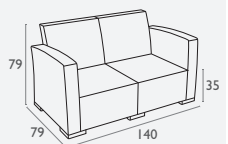

Siesta
exclusive

Verona Chair

FL-118-11732

- Stackable: 4 To 6 High
- Suitable for Indoor and Outdoor Commercial Use
- Made of UV Stabilised Polypropylene
- Reinforced with Glass Fibre
- Unit Weight: 3.6kg, SWL: 150kg
- Weather Resistant
- Special Order Colours: White
- Replaceable Feet
- CATAS Tested
- Made In Europe

5 YEAR
WARRANTY

Siesta
exclusive

Monaco Lounge Armchair

FL-118-10860

- Suitable for Indoor and Outdoor Commercial Use
- Made of UV Stabilised Polypropylene
- Reinforced with Glass Fibre
- Weather Resistant
- Special Order Colours: White
- Supplied Unassembled
- CATAS Tested
- Optional Beige Cushions Available. 3 Month Warranty.
- Made In Europe

5 YEAR
WARRANTY

Siesta
exclusive

Monaco Extension

FL-118-10856

- Suitable for Indoor and Outdoor Commercial Use
- Made of UV Stabilised Polypropylene
- Reinforced with Glass Fibre
- Weather Resistant
- Special Order Colours: White
- Supplied Unassembled
- CATAS Tested
- Optional Beige Cushions Available. 3 Month Warranty.
- Made In Europe

5 YEAR
WARRANTY

Siesta
exclusive

Monaco Lounge Sofa

FL-118-10874

- Suitable for Indoor and Outdoor Commercial Use
- Made of UV Stabilised Polypropylene
- Reinforced with Glass Fibre
- Weather Resistant
- Special Order Colours: White
- Supplied Unassembled
- CATAS Tested
- Optional Beige Cushions Available. 3 Month Warranty.
- Made In Europe

5 YEAR
WARRANTY