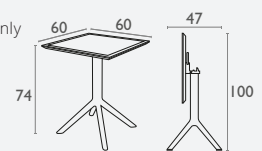

Sky Folding Table 60

FL-118-11800

5 YEAR
WARRANTY

- Suitable for Indoor and Outdoor Use
- Suitable for Light Commercial & Domestic Use Only
- Made of UV Stabilised Polypropylene
- Reinforced with Glass Fibre
- Unit Weight: 7.25kg
- Assembly Required
- Weather Resistant, UV Stabilised
- Made In Europe