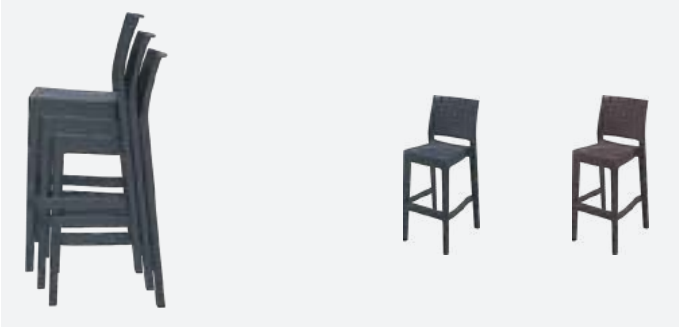

## Eiffel 750 Barstool

FL-100-13706

3 YEAR WARRANTY

- Suitable for Indoor and Outdoor Commercial Use
- 28mm X T1.5mm Aluminium Bamboo Look Frame
- Woven UV Resistant Pe Wicker Seat and Back
- Dimensions: 460mm W X 560mm D X 1150mm H
- Seat Height: 750mm
- SWL: 150kg
- Weather Resistant

## Eiffel 750 Backless Stool

FL-100-13708

3 YEAR WARRANTY

- Suitable for Indoor and Outdoor Commercial Use
- 28mm X T1.5mm Aluminium Bamboo Look Frame
- Woven UV Resistant Pe Wicker Seat and Back
- Dimensions: 460mm W X 560mm D X 750mm H
- Seat Height: 750mm
- SWL: 150kg
- Weather Resistant

## Lisbon Barstool

FL-156-13492

1 YEAR WARRANTY

- Stackable
- Suitable for Indoor and Outdoor Commercial Use
- Made of Powder Coated Aluminium
- Weather Resistant & Easy To Clean
- Unit Weight: 3.5kg
- SWL: 150kg
- Stocked In: Black, White, Blue & Olive Green
- Dimensions: 1030mm H X 430mm W X 575mm D - Sh 730mm
- Matching Chairs
- Rubber Feet