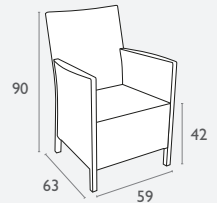

Siesta
exclusive

Capri Chair

FL-118-10212

5 YEAR
WARRANTY

- Stackable: 4 To 6 High
- Suitable for Indoor and Outdoor Commercial Use
- Made of UV Stabilised Polypropylene
- Reinforced with Glass Fibre
- Arm Height: 660h
- Unit Weight: 4kg, SWL: 150kg
- Weather Resistant
- Replaceable Feet
- CATAS Tested
- Special Order Colour: White
- Made In Europe