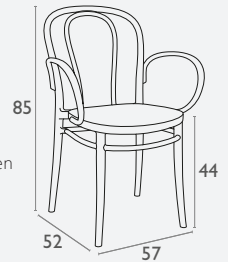

Victor XL Armchair

FL-118-11744

5 YEAR
WARRANTY

- Stackable
- Suitable for Indoor or Outdoor Use
- Made of UV Stabilised Polypropylene
- Reinforced with Glass Fibre
- Unit Weight: 4kg
- SWL: 150kg
- Stocked In: Anthracite, Black, White, Taupe & Olive Green
- Weather Resistant
- Matching Barstool
- Made In Europe

Siesta
exclusive

AFRDI
APPROVED

Vita Chair

FL-118-11754

5 YEAR
WARRANTY

- Stackable
- Suitable for Indoor and Outdoor Commercial Use
- Seat: Made of UV Stabilised Polypropylene
- Legs: Strong Dia25mm Anodized Aluminium Legs
- Unit Weight: 3kg, SWL: 150kg
- Weather Resistant
- Special Order Colours: Beige
- Replaceable Feet
- Drainage Hole Available At An Extra Cost
- Level 4 Afrdi Approved - Black
- Matching Products: Dolce Armchair, Gio Barstool
- Made In Europe