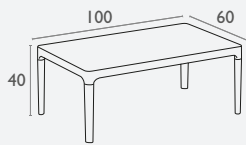

Sky Side Table

FL-118-11242

5 YEAR WARRANTY

- Suitable for Light Commercial Use Only
- Suitable for Indoor and Outdoor Use
- Made of UV Stabilised Polypropylene
- Unit Weight: 4.5kg
- Supplied Unassembled – Easy To Assemble
- Weather Resistant
- Special Order Colours: Red & Mango
- Made In Europe