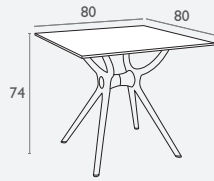

## Air Table 80

FL-118-10116

2 YEAR  
WARRANTY

- Suitable for Indoor and Outdoor Commercial Use\*.
- Unit Weights: 18kg
- Made of Polypropylene
- Hpl Compact Laminated 12mm Thick Top
- Replaceable Feet
- Supplied Unassembled
- Made In Europe