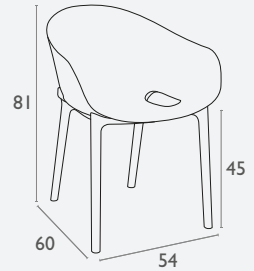

Sky Pro Chair

FL-118-11237

5 YEAR
WARRANTY

- Stackable Up To 4 High
- Suitable for Indoor and Outdoor Commercial Use
- Made of UV Stabilised Polypropylene
- Reinforced with Glass Fibre
- Unit Weight: 5kg
- SWL: 150kg
- Stocked In: Black, Anthracite & White
- Weather Resistant
- Registered Design
- Made In Europe

Siesta
exclusive

Sky Lounge Chair

FL-118-11238

5 YEAR
WARRANTY

- Suitable for Indoor and Outdoor Use
- Made of UV Stabilised Polypropylene
- Reinforced with Glass Fibre
- Unit Weight: 5.2kg
- SWL: 150 Kg
- Supplied Unassembled – Assembly Required
- Made In Europe