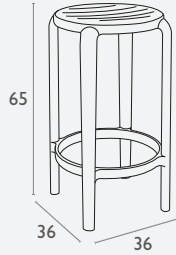

Siesta
exclusive

Tom Stool 75

FL-118-13680

- Suitable for Indoor and Outdoor Use
- Made of UV Stabilised Polypropylene
- Reinforced with Glass Fibre
- Unit Weight: 4kg
- SWL: 135kg
- Weather Resistant
- Made In Europe

5 YEAR
WARRANTY