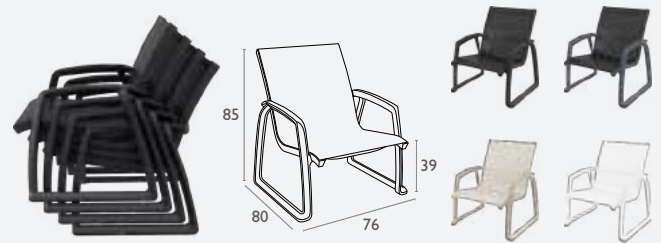

## Artemis XL Armchair

FL-118-10146

5 YEAR WARRANTY

- Stackable To 4 High
- Suitable for Indoor and Outdoor Use
- Made of UV Stabilised Polypropylene
- Reinforced with Glass Fibre
- SWL: 150 Kg
- Unit Weight: 10kg
- Weather Resistant
- Optional Cushions Available In Beige, Grey & White Only
- Made In Europe

## Box Sofa

FL-118-13624

5 YEAR WARRANTY

- Stackable
- Suitable for Indoor or Outdoor Use
- Made of UV Stabilised Polypropylene
- Reinforced with Glass Fibre
- Unit Weight: 14kg
- SWL: 150kg
- Made In Europe

## Pacific Lounge Chair

FL-118-13514

3 YEAR WARRANTY

- Stackable To 4 High
- High Quality Polypropylene
- Reinforced with Fibre Glass
- Uv Stabilised (Fade Resistant)
- Unit Weight: 7kg
- CATAS Tested
- SWL: 150kg
- Multi-Filament, High-Tenacity Polyester Yarn
- Biaxiale Tensioning for Extreme Tear Resistance
- Solution-Dyed Protective Sheath
- Uv Protected
- Weather Protected
- Quick Drying
- Hygienic – Mould Resistant Treatment
- Stain Resistant
- Fabric Can Be Replaced
- 3 Year Warranty
- Suitable for Indoor & Outdoor Commercial Application
- Made In Europe

## Pacific Lounge Armchair

FL-118-13516

3 YEAR WARRANTY

- Stackable To 4 High
- High Quality Polypropylene
- Reinforced with Fibre Glass
- Uv Stabilised (Fade Resistant)
- Unit Weight: 9kg
- CATAS Tested
- SWL: 150kg
- Multi-Filament, High-Tenacity Polyester Yarn
- Biaxiale Tensioning for Extreme Tear Resistance
- Solution-Dyed Protective Sheath
- Uv Protected
- Weather Protected
- Quick Drying
- Hygienic – Mould Resistant Treatment
- Stain Resistant
- Fabric Can Be Replaced
- 3 Year Warranty
- Suitable for Indoor & Outdoor Commercial Application
- Made In Europe