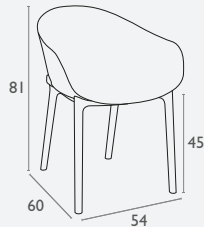

Sky Chair

FL-118-11236

5 YEAR
WARRANTY

- Suitable for Indoor and Outdoor Commercial Use
- Made of UV Stabilised Polypropylene Reinforced with Glass Fibre
- Unit Weight: 5kg
- SWL: 150kg
- Supplied Unassembled – Assembly Required
- Weather Resistant, UV Stabilised, Glass Fibre Reinforced
- Stocked In: Black, Anthracite, Red, White, Mango & Taupe
- CATAS Tested
- Made In Europe