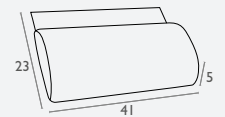

Slim Sunlounger with Cushion & Pillow

FL-118-11816

- Stackable
- Suitable for Indoor & Outdoor Commercial Application
- High Quality Polypropylene Reinforced with Glass Fibre
- Hidden Wheels and Non Slip Feet
- CATAS Tested
- Uv Stabilised (Fade Resistant)
- Unit Weight: 17.5kg
- SWL: 150kg
- Australian Registered Design 202016039
- Premium Sunlounger Cushions Available In Light Brown, White, Anthracite and Black.
- 3 Cm Thick Cushion Covered with Etisilk Polyester Fabric and Finished with Piping.
- Cushions Are Specially Designed for Slim Sunlounger and Are Water Resistant with Uv
- Pillow Cushion 5 Cm Thick Covered with Etisilk Polyester Fabric and Finished with Piping.
- Made In Europe