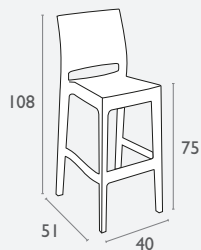

Siesta
exclusive

Panama Armchair

FL-118-10936

- Stackable 4 To 6 High
- Suitable for Indoor and Outdoor Commercial Use
- Made of UV Stabilised Polypropylene
- Reinforced with Glass Fibre
- Arm Height: 680 – 780h
- Unit Weight: 5kg, SWL: 150kg
- Weather Resistant
- Special Order Colours: White
- Replaceable Feet
- CATAS Tested
- Made In Europe

5 YEAR
WARRANTY