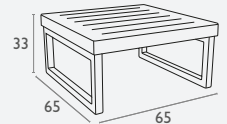

## Mykonos Lounge Table

FL-118-10904

5 YEAR WARRANTY

- Suitable for Indoor and Outdoor Commercial Use
- Made of UV Stabilised Polypropylene
- Unit Weight: 7kg
- Supplied Unassembled – Easy To Assemble
- Weather Resistant
- Made In Europe