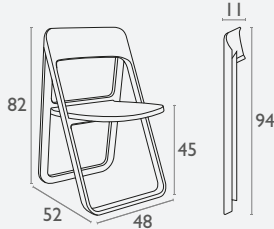

Siesta
exclusive

Dream Folding Chair

FL-118-10506

- Stackable
- Suitable for Indoor or Outdoor Use
- Designed By Frederic Boonen
- Folds Flat for Stacking and Ease of Storage
- Made of UV Stabilised Polypropylene
- Reinforced with Glass Fibre
- Unit Weight: 5.5kg
- SWL: 150kg
- Weather Resistant
- Made In Europe

5 YEAR
WARRANTY

Siesta
exclusive

Marcel Chair

FL-118-10710

- Stackable
- Suitable for Indoor or Outdoor Use
- Made of UV Stabilised Polypropylene
- Reinforced with Glass Fibre
- Unit Weight: 3.5kg
- SWL: 150kg
- Weather Resistant
- Matching Barstool
- Made In Europe

5 YEAR
WARRANTY

Siesta
exclusive

Marcel XL Armchair

FL-118-10712

- Stackable
- Suitable for Indoor or Outdoor Use
- Made of UV Stabilised Polypropylene
- Reinforced with Glass Fibre
- Unit Weight: 3.9kg
- SWL: 150kg
- Weather Resistant
- Matching Barstool
- Made In Europe

5 YEAR
WARRANTY

Siesta
exclusive

Maya Chair

FL-118-10722

- Stackable
- Suitable for Indoor and Outdoor Commercial Use
- Made of UV Stabilised Polypropylene
- Reinforced with Glass Fibre
- Unit Weight: 4kg
- SWL: 150kg
- Weather Resistant
- Replaceable Feet
- CATAS Tested
- Matching Products: Maya Barstool
- Made In Europe

5 YEAR
WARRANTY