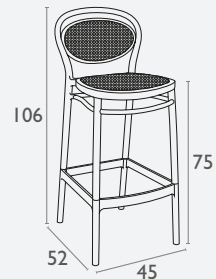

Siesta
exclusive

Maya Barstool 65

FL-118-10718

- Stackable 4 High
- Suitable for Indoor and Outdoor Commercial Use
- Made of UV Stabilised Polypropylene
- Reinforced with Glass Fibre
- Seat Dimensions(Mm): 360 Seat Width X 400 Seat Depth 98 X 360 Seat Back Height X 390 Seat Back Width
- Unit Weight: 5kg
- SWL: 135 Kg
- Weather Resistant
- Matching Product To The Maya Chair
- Made In Europe

5 YEAR
WARRANTY