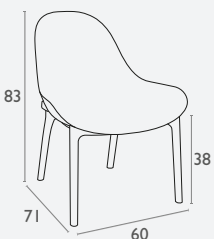

Siesta
exclusive

Snow Chair

FL-118-11248

5 YEAR
WARRANTY

- Stackable
- Suitable for Indoor or Outdoor Use
- Made of UV Stabilised Polypropylene
- Reinforced with Glass Fibre
- Unit Weight: 4.4kg
- SWL: 150kg
- Weather Resistant
- Afrdi Heavy Duty Approved - Black
- Stocked In: Black, Red & White
- Made In Europe