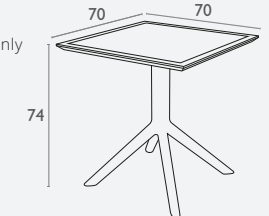

## Sky Table 70

FL-118-11244

5 YEAR  
WARRANTY

- Suitable for Indoor and Outdoor Use
- Suitable for Light Commercial & Domestic Use Only
- Made of UV Stabilised Polypropylene
- Reinforced with Glass Fibre
- Unit Weight: 13.5kg
- Assembly Required
- Weather Resistant, UV Stabilised
- Made In Europe