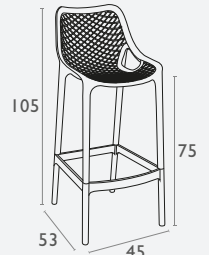

## Air Barstool® 65

FL-118-10100

5 YEAR  
WARRANTY

- Suitable for Indoor and Outdoor Commercial Use
- Made of UV Stabilised Polypropylene
- Reinforced with Glass Fibre
- 440 Seat Width X 380 Seat Depth
- 340 Seat Back Height X 390 Seat Back Width
- Unit Weight: 5kg
- SWL: 135kg
- Supplied Unassembled – Easy To Assemble
- Weather Resistant
- CATAS Tested
- Matching Products: Air Chair® & Air XI Armchair®
- Made In Europe

## Air Barstool® 75

FL-118-10102

5 YEAR  
WARRANTY

- Suitable for Indoor and Outdoor Commercial Use
- Made of UV Stabilised Polypropylene
- Reinforced with Glass Fibre
- 440 Seat Width X 380 Seat Depth
- 340 Seat Back Height X 390 Seat Back Width
- Unit Weight: 5kg
- SWL: 135kg
- Supplied Unassembled – Easy To Assemble
- Weather Resistant
- CATAS Tested
- Matching Products: Air Chair® & Air XI Armchair®
- Made In Europe