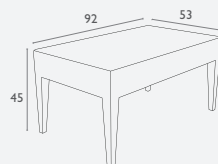

Tequila Lounge Coffee Table

FL-118-11722

- Suitable for Indoor and Outdoor Commercial Use
- Made of UV Stabilised Polypropylene
- Unit Weight: 4.6kg
- Supplied Unassembled – Easy To Assemble
- Weather Resistant
- Special Order Colours: White
- Replaceable Feet
- Made In Europe