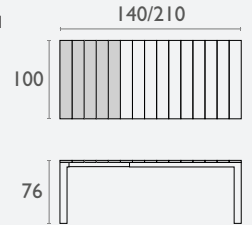

## Atlantic Table 140/210

FL-118-13682

5 YEAR  
WARRANTY

- Suitable for Indoor & Shaded Outdoor Commercial Application
- Top Made of UV Stabilised Polypropylene
- Frame Made of Aluminium
- Reinforced with Glass Fibre
- Unit Weight: 35kg
- Supplied Unassembled
- Weather Resistant
- Uv Resistant
- Can be constructed as 140cm or 210cm long
- Made In Europe