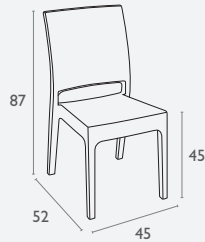

Siesta
exclusive

Ibiza Chair

FL-118-10652

- Stackable: 4 To 6 High
- Suitable for Indoor and Outdoor Commercial Use
- Made of UV Stabilised Polypropylene
- Reinforced with Glass Fibre
- Arm Height: 650h
- Unit Weight: 5.5kg, SWL: 150kg
- Replaceable Feet
- CATAS Tested
- Special Order Colour: White
- Made In Europe

5 YEAR
WARRANTY