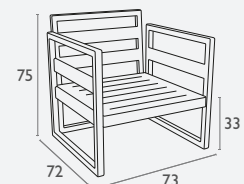

Mykonos Lounge Armchair

FL-118-10884

5 YEAR
WARRANTY

- Suitable for Indoor and Outdoor Use
- Weather Resistant
- Uv Stabilised
- Glass Fibre Reinforced
- SWL: 150 Kg
- Unit Weight: 14kg
- Optional Cushions Available In Beige, Anthracite, Light Brown & Black – 100mm Thick Cushion Covered with Etilsik Polyester Fabric and Finished with Piping.
- 1 Year Warranty On Cushions.
- Supplied Unassembled – Easy Assembly
- Made In Europe