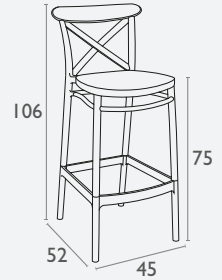

Cruza Stool Frame

FL-126-10464

2 YEAR
WARRANTY

- Suitable for Indoor and Outdoor Commercial Use
- Supplied Frame Only: Fully Welded Heavy Duty Brushed 304 Grade Stainless Steel
- Dimensions: 380w X 380d X 760 Seat Height
- Unit Weight: 8kg
- SWL: 120kg
- Frame Supplied Assembled
- Replaceable Feet
- Frame Made In Australia
- Seat Made In Europe