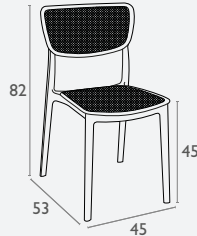

Siesta
exclusive

Lucy Chair

FL-118-10682

5 YEAR
WARRANTY

- Stackable
- Suitable for Indoor and Outdoor Commercial Use
- Made of UV Stabilised Polypropylene
- Reinforced with Glass Fibre
- Unit Weight: 3.3kg, SWL: 150kg
- Weather Resistant
- Stocked In: Anthracite, Black, White
- Special Order Colours: Taupe & Olive Green
- CATAS Tested
- Made In Europe

Siesta
exclusive

Loft Armchair

FL-118-10680

5 YEAR
WARRANTY

- Stackable
- Suitable for Indoor and Outdoor Commercial Use
- Made of UV Stabilised Polypropylene
- Reinforced with Glass Fibre
- Unit Weight: 3.7kg, SWL: 150kg
- Weather Resistant
- Stocked In: Anthracite, Black, White, Taupe & Olive Green
- CATAS Tested
- Made In Europe

Siesta
exclusive

Lisa Armchair

FL-118-10678

5 YEAR
WARRANTY

- Stackable
- Suitable for Indoor and Outdoor Commercial Use
- Made of UV Stabilised Polypropylene
- Reinforced with Glass Fibre
- Unit Weight: 3.8kg, SWL: 150kg
- Weather Resistant
- Stocked In: Anthracite, Black, White, Taupe & Olive Green
- Special Order Colours: Red
- CATAS Tested
- Made In Europe

Siesta
exclusive

Monna Chair

FL-118-10880

5 YEAR
WARRANTY

- Stackable
- Suitable for Indoor or Outdoor Use
- Made of UV Stabilised Polypropylene
- Reinforced with Glass Fibre
- Unit Weight: 3.4kg
- SWL: 150kg
- Supplied Assembled
- Weather Resistant
- Stocked In: Black, White, Anthracite, Taupe & Olive Green
- Special Order Colour: Red
- Made In Europe