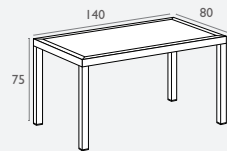

Siesta
exclusive

Ocean Coffee Table (900x450)

FL-118-10908

5 YEAR
WARRANTY

- Suitable for Indoor and Outdoor Commercial Use
- Made of UV Stabilised Polypropylene
- Unit Weight: 4.6kg
- Supplied Unassembled – Easy To Assemble
- Weather Resistant
- Special Order Colours: White
- Replaceable Feet
- Made In Europe

Siesta
exclusive

Orlando 80 Table (800x800)

FL-118-10918

5 YEAR
WARRANTY

- Suitable for Indoor Use
- Suitable for Shaded Outdoor Use*
- Made with An Aluminium Frame Covered With Semi UV Stabilised Polypropylene
- Unit Weight: 14kg
- Supplied Unassembled – Easy To Assemble
- Weather Resistant, Semi UV Stabilised
- Special Order Colour: White
- 4 X Adjustable Feet
- Replaceable Feet
- Made In Europe

*Warranty Will Not Cover Excessive Fading If Placed In Direct Sunlight.

Siesta
exclusive

Orlando 140 Table (1400x800)

FL-118-10916

5 YEAR
WARRANTY

- Suitable for Indoor Use
- Suitable for Shaded Outdoor Use*
- Made with An Aluminium Frame Covered With Semi UV Stabilised Polypropylene
- Unit Weight: 23kg
- Supplied Unassembled – Easy To Assemble
- Weather Resistant, Semi UV Stabilised
- Special Order Colour: White
- 4 X Adjustable Feet
- Replaceable Feet
- Made In Europe

*Warranty Will Not Cover Excessive Fading If Placed In Direct Sunlight.

Siesta
exclusive

Sky Folding Table 60

FL-118-11800

5 YEAR
WARRANTY

- Suitable for Indoor and Outdoor Use
- Suitable for Light Commercial & Domestic Use Only
- Made of UV Stabilised Polypropylene
- Reinforced with Glass Fibre
- Unit Weight: 7.25kg
- Assembly Required
- Weather Resistant, UV Stabilised
- Made In Europe

Note: The Sky Table Tops Are Polypropylene and Can Flex, So May Not Be Suitable In Applications That Require A Rigid Table Top.