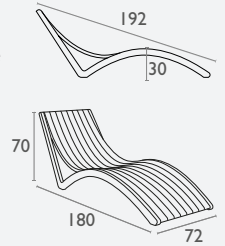

Slim Sunlounger

FL-118-11798

3 YEAR
WARRANTY

- Stackable
- Suitable for Indoor & Outdoor Commercial Application
- High Quality Polypropylene Reinforced with Glass Fibre
- Hidden Wheels and Non Slip Feet
- CATAS Tested
- Uv Stabilised (Fade Resistant)
- Unit Weight: 17.5kg
- SWL: 150kg
- Australian Registered Design 202016039
- Made In Europe

Siesta
exclusive

Slim Sunlounger with Cushion

FL-118-11814

- Stackable
- Suitable for Indoor & Outdoor Commercial Application
- High Quality Polypropylene Reinforced with Glass Fibre
- Hidden Wheels and Non Slip Feet
- CATAS Tested
- Uv Stabilised (Fade Resistant)
- Unit Weight: 17.5kg
- SWL: 150kg
- Australian Registered Design 202016039
- Premium Sunlounger Cushions Available In Light Brown, White, Anthracite and Black.
- 3 Cm Thick Cushion Covered with Etisilk Polyester Fabric and Finished with Piping.
- Cushions Are Specially Designed for Slim Sunlounger and Are Water Resistant with Uv
- Made In Europe