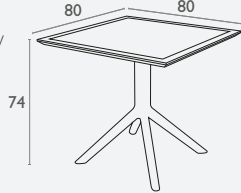

Sky Table 80

FL-118-11246

5 YEAR WARRANTY

- Suitable for Indoor and Outdoor Use
- Suitable for Light Commercial & Domestic Use Only
- Made of UV Stabilised Polypropylene
- Reinforced with Glass Fibre
- Unit Weight: 14kg
- Assembly Required
- Weather Resistant, UV Stabilised
- Made In Europe