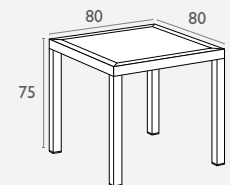

Siesta
exclusive

Air Table 80

FL-118-10116

2 YEAR
WARRANTY

- Suitable for Indoor and Outdoor Commercial Use*.
- Unit Weights: 18kg
- Made of Polypropylene
- Hpl Compact Laminated 12mm Thick Top
- Replaceable Feet
- Supplied Unassembled
- Made In Europe

*It Is Advisable To Select White Air Table Tops for Use In Direct Sunlight Conditions. Dark Colours (Black) Used In Direct Sunlight Become Hot and Will Fade Over Time. Dark Coloured Tops Should Only Be Used In Shaded Outdoor Areas. Fading & Warping of Dark Coloured Tops Used In Direct Sunlight Is Not Covered Under Warranty.

Siesta
exclusive

Air Table 140

FL-118-10112

2 YEAR
WARRANTY

- Suitable for Indoor and Outdoor Commercial Use*.
- Unit Weights: 31kg
- Made of Polypropylene
- Hpl Compact Laminated 12mm Thick Top
- Replaceable Feet
- Supplied Unassembled
- Made In Europe

*It Is Advisable To Select White Air Table Tops for Use In Direct Sunlight Conditions. Dark Colours (Black) Used In Direct Sunlight Become Hot and Will Fade Over Time. Dark Coloured Tops Should Only Be Used In Shaded Outdoor Areas. Fading & Warping of Dark Coloured Tops Used In Direct Sunlight Is Not Covered Under Warranty.

Siesta
exclusive

Air Table 180

FL-118-10114

2 YEAR
WARRANTY

- Suitable for Indoor and Outdoor Commercial Use*.
- Unit Weights: 41kg
- Made of Polypropylene
- Hpl Compact Laminated 12mm Thick Top
- Replaceable Feet
- Supplied Unassembled
- Made In Europe

*It Is Advisable To Select White Air Table Tops for Use In Direct Sunlight Conditions. Dark Colours (Black) Used In Direct Sunlight Become Hot and Will Fade Over Time. Dark Coloured Tops Should Only Be Used In Shaded Outdoor Areas. Fading & Warping of Dark Coloured Tops Used In Direct Sunlight Is Not Covered Under Warranty.

Siesta
exclusive

Ares 80 Table (800x800)