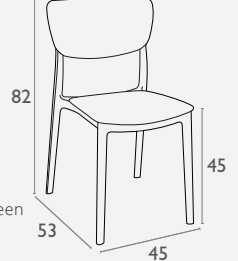

Monna Chair

FL-118-10880

5 YEAR
WARRANTY

- Stackable
- Suitable for Indoor or Outdoor Use
- Made of UV Stabilised Polypropylene
- Reinforced with Glass Fibre
- Unit Weight: 3.4kg
- SWL: 150kg
- Supplied Assembled
- Weather Resistant
- Stocked In: Black, White, Anthracite, Taupe & Olive Green
- Special Order Colour: Red
- Made In Europe