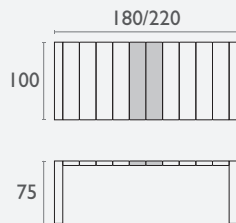

Vegas Table 180/220

FL-118-11848

5 YEAR
WARRANTY

- Suitable for Indoor & Shaded Outdoor Commercial Application
- Made of UV Stabilised Polypropylene
- Reinforced with Glass Fibre
- Unit Weight: 36kg
- Supplied Unassembled
- Weather Resistant
- Uv Resistant
- Can be constructed as 180cm or 220cm long
- Made In Europe

Siesta
exclusive

Vegas Table 260/300

FL-118-11850

5 YEAR
WARRANTY

- Suitable for Indoor & Shaded Outdoor Commercial Application
- Made of UV Stabilised Polypropylene
- Reinforced with Glass Fibre
- Unit Weight: 46kg
- Supplied Unassembled
- Weather Resistant
- Uv Resistant
- Can be constructed as 260cm or 300cm long
- Made In Europe