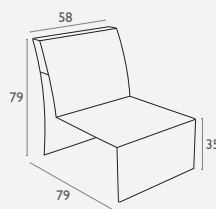

Siesta
exclusive

Monaco Lounge Sofa

FL-118-10874

- Suitable for Indoor and Outdoor Commercial Use
- Made of UV Stabilised Polypropylene
- Reinforced with Glass Fibre
- Weather Resistant
- Special Order Colours: White
- Supplied Unassembled
- CATAS Tested
- Optional Beige Cushions Available. 3 Month Warranty.
- Made In Europe

5 YEAR
WARRANTY