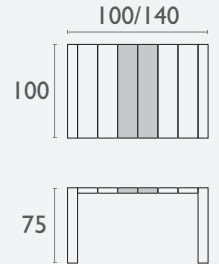

Siesta
exclusive

Vegas Bar Table 100/140

FL-118-11852

5 YEAR
WARRANTY

- Suitable for Indoor & Shaded Outdoor Commercial Application
- Made of UV Stabilised Polypropylene
- Reinforced with Glass Fibre
- Unit Weight: 29kg
- Supplied Unassembled
- Weather Resistant
- Uv Resistant
- Can be constructed as 100cm or 140cm long
- Made In Europe

Siesta
exclusive

Vegas Table 100/140

FL-118-11846

5 YEAR
WARRANTY

- Suitable for Indoor & Shaded Outdoor Commercial Application
- Made of UV Stabilised Polypropylene
- Reinforced with Glass Fibre
- Unit Weight: 24kg
- Supplied Unassembled
- Weather Resistant
- Uv Resistant
- Can be constructed as 100cm or 140cm long
- Made In Europe

Siesta
exclusive

Vegas Table 180/220

FL-118-11848

5 YEAR
WARRANTY

- Suitable for Indoor & Shaded Outdoor Commercial Application
- Made of UV Stabilised Polypropylene
- Reinforced with Glass Fibre
- Unit Weight: 36kg
- Supplied Unassembled
- Weather Resistant
- Uv Resistant
- Can be constructed as 180cm or 220cm long
- Made In Europe

Siesta
exclusive

Vegas Table 260/300

FL-118-11850

5 YEAR
WARRANTY

- Suitable for Indoor & Shaded Outdoor Commercial Application
- Made of UV Stabilised Polypropylene
- Reinforced with Glass Fibre
- Unit Weight: 46kg
- Supplied Unassembled
- Weather Resistant
- Uv Resistant
- Can be constructed as 260cm or 300cm long
- Made In Europe