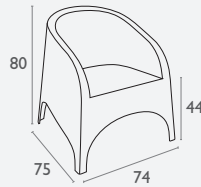

## Aruba Armchair

FL-118-10148

5 YEAR  
WARRANTY

- Stackable
- Suitable for Indoor and Outdoor Commercial Use
- Made of UV Stabilised Polypropylene
- Reinforced with Glass Fibre
- Arm Height: 650 Up To 750 H
- Unit Weight: 7.5kg, SWL: 150kg
- Weather Resistant
- Replaceable Feet
- CATAS Tested
- Special Order Colour: White
- Made In Europe