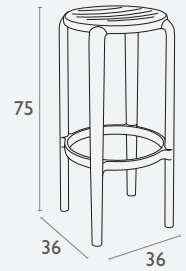

Siesta
exclusive

Tom Stool 65

FL-118-13678

- Suitable for Indoor and Outdoor Use
- Made of UV Stabilised Polypropylene
- Reinforced with Glass Fibre
- Unit Weight: 3.7kg
- SWL: 135kg
- Weather Resistant
- Made In Europe

5 YEAR
WARRANTY

Siesta
exclusive

Tom Stool 75

FL-118-13680

- Suitable for Indoor and Outdoor Use
- Made of UV Stabilised Polypropylene
- Reinforced with Glass Fibre
- Unit Weight: 4kg
- SWL: 135kg
- Weather Resistant
- Made In Europe

5 YEAR
WARRANTY

Siesta
exclusive

Victor Barstool 65

FL-118-11738

- Suitable for Indoor or Outdoor Use
- Made of UV Stabilised Polypropylene
- Reinforced with Glass Fibre
- Unit Weight: 4.2kg
- SWL: 135kg
- Supplied Unassembled - Easy To Assemble
- Weather Resistant
- Made In Europe

5 YEAR
WARRANTY

Siesta
exclusive

Victor Barstool 75

FL-118-11740

- Suitable for Indoor or Outdoor Use
- Made of UV Stabilised Polypropylene
- Reinforced with Glass Fibre
- Unit Weight: 4.4kg
- SWL: 135kg
- Supplied Unassembled - Easy To Assemble
- Weather Resistant
- Made In Europe

5 YEAR
WARRANTY