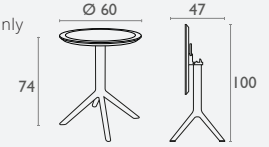

## Sky Folding Round Table 60

FL-118-13544

5 YEAR  
WARRANTY

- Suitable for Indoor and Outdoor Use
- Suitable for Light Commercial & Domestic Use Only
- Made of UV Stabilised Polypropylene
- Reinforced with Glass Fibre
- Unit Weight: 7.25kg
- Assembly Required
- Weather Resistant, UV Stabilised
- Made In Europe