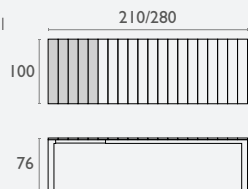

Atlantic Table 210/280

FL-118-13684

5 YEAR
WARRANTY

- Suitable for Indoor & Shaded Outdoor Commercial Application
- Top Made of UV Stabilised Polypropylene
- Frame Made of Aluminium
- Reinforced with Glass Fibre
- Unit Weight: 50kg
- Supplied Unassembled
- Weather Resistant
- Uv Resistant
- Can be constructed as 210cm or 280cm long
- Made In Europe