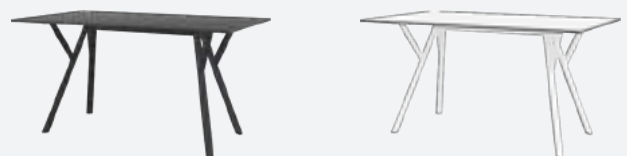

Lisbon 140 Table

FL-156-13496

1 YEAR WARRANTY

- Suitable for Indoor and Outdoor Commercial Use
- Made of Powder Coated Aluminium
- Weather Resistant
- Easy To Clean
- Easy To Assemble
- Dimensions: 1400w X 800d X 750h
- Unit Weight: 12.4kg
- Range of Special Order Colours Available
- Matching Chairs
- Rubber Feet

Max Table 70

FL-118-14742

2 YEAR WARRANTY

- Suitable for Indoor and Outdoor Commercial Use*.
- Unit Weight: 18.6kg
- Made of Polypropylene
- Hpl Compact Laminated 12mm Thick Top
- Replaceable Feet
- Supplied Unassembled
- Made In Europe

*It Is Advisable To Select White Max Table Tops for Use In Direct Sunlight Conditions. Dark Colours (Black) Used In Direct Sunlight Become Hot and Will Fade Over Time. Dark Coloured Tops Should Only Be Used In Shaded Outdoor Areas. Fading & Warping of Dark Coloured Tops Used In Direct Sunlight Is Not Covered Under Warranty.

Max Table 90 Round

FL-118-14744

2 YEAR WARRANTY

- Suitable for Indoor and Outdoor Commercial Use*.
- Unit Weights: 18.6kg
- Made of Polypropylene
- Hpl Compact Laminated 12mm Thick Top
- Replaceable Feet
- Supplied Unassembled
- Made In Europe

*It Is Advisable To Select White Max Table Tops for Use In Direct Sunlight Conditions. Dark Colours (Black) Used In Direct Sunlight Become Hot and Will Fade Over Time. Dark Coloured Tops Should Only Be Used In Shaded Outdoor Areas. Fading & Warping of Dark Coloured Tops Used In Direct Sunlight Is Not Covered Under Warranty.

Max Table 140

FL-118-14746

2 YEAR WARRANTY

- Suitable for Indoor and Outdoor Commercial Use*.
- Unit Weights: 31kg
- Made of Polypropylene
- Hpl Compact Laminated 12mm Thick Top
- Replaceable Feet
- Supplied Unassembled
- Made In Europe