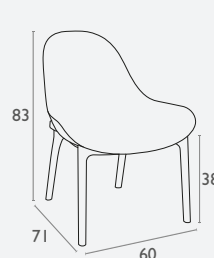

Siesta
exclusive

Mykonos Extension Part

FL-118-10882

5 YEAR
WARRANTY

- Suitable for Indoor and Outdoor Use
- Weather Resistant
- Uv Stabilised
- Glass Fibre Reinforced
- SWL: 150 Kg
- Unit Weight: 10kg
- Optional Cushions Available In Beige, Anthracite, Light Brown & Black – 100mm Thick Cushion Covered with Etisilk Polyester Fabric and Finished with Piping.
- 1 Year Warranty On Cushions.
- Supplied Unassembled – Easy Assembly
- Made In Europe

Siesta
exclusive

Mykonos Lounge Sofa

FL-118-11885

5 YEAR
WARRANTY

- Suitable for Indoor and Outdoor Use
- Weather Resistant
- Uv Stabilised
- Glass Fibre Reinforced
- SWL: 150 Kg
- Optional Cushions Available In Beige, Anthracite, Light Brown & Black – 100mm Thick Cushion Covered with Etisilk Polyester Fabric and Finished with Piping. 1 Year Warranty On Cushions.
- Supplied Unassembled – Easy Assembly
- Made In Europe

Siesta
exclusive

Mykonos Lounge Corner

FL-118-10886

5 YEAR
WARRANTY

- Suitable for Indoor and Outdoor Use
- Weather Resistant
- Uv Stabilised
- Glass Fibre Reinforced
- SWL: 150 Kg
- Optional Cushions Available In Beige, Anthracite, Light Brown & Black – 100mm Thick Cushion Covered with Etisilk Polyester Fabric and Finished with Piping. 1 Year Warranty On Cushions.
- Supplied Unassembled – Easy Assembly
- Made In Europe

Siesta
exclusive

Sky Lounge Chair

FL-118-11238

5 YEAR
WARRANTY

- Suitable for Indoor and Outdoor Use
- Made of UV Stabilised Polypropylene
- Reinforced with Glass Fibre
- Unit Weight: 5.2kg
- SWL: 150 Kg
- Supplied Unassembled – Assembly Required
- Special Order Colours: Red & Mango
- Made In Europe