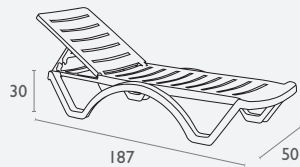

Siesta
exclusive

Fiji Sunlounger

FL-118-10520

- Stackable
- Suitable for Indoor and Outdoor Commercial Use
- Made of UV Stabilised Polypropylene
- Reinforced with Glass Fibre
- Unit Weight: 14kg, SWL: 150kg
- Weather Resistant
- Replaceable Feet
- CATAS Tested
- Made In Europe

3 YEAR
WARRANTY