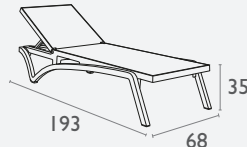

## Pacific Sunlounger

FL-118-10932

3 YEAR  
WARRANTY

- Stackable
- Suitable for Indoor and Outdoor Commercial Use
- Made of UV Stabilised Polypropylene
- Reinforced with Glass Fibre
- Arm Height: 675h
- Unit Weight: 5kg, SWL: 150kg
- Replaceable Feet
- CATAS Tested
- Matching Products: Pacific Chairs & Pacific Lounges
- Made In Europe