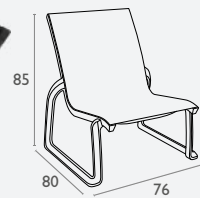

## Maya Chair

FL-118-10722

- Stackable
- Suitable for Indoor and Outdoor Commercial Use
- Made of UV Stabilised Polypropylene
- Reinforced with Glass Fibre
- Unit Weight: 4kg
- SWL: 150kg
- Weather Resistant
- Replaceable Feet
- CATAS Tested
- Matching Products: Maya Barstool
- Made In Europe

## Pacific Armchair

FL-118-11790

3 YEAR WARRANTY

- Stackable
- Weather Resistant, UV Stabilised, Glass Fibre Reinforced
- Suitable for Indoor and Outdoor Commercial Use
- Frame: Made of UV Stabilised Polypropylene Reinforced with Glass Fibre
- Seat: Made of Batyline Fabric From Serge Ferrari
- Unit Weight: 5.2kg, SWL: 150 Kg
- Supplied Assembled
- Replaceable Feet and Fabric
- Made In Europe
- Matches with Pacific Sunlounger

## Pacific Lounge Chair

FL-118-13514

3 YEAR WARRANTY

- Stackable To 4 High
- High Quality Polypropylene
- Reinforced with Fibre Glass
- Uv Stabilised (Fade Resistant)
- Unit Weight: 7kg
- CATAS Tested
- SWL: 150kg
- Multi-Filament, High-Tenacity Polyester Yarn
- Biaxiale Tensioning for Extreme Tear Resistance
- Solution-Dyed Protective Sheath
- Uv Protected
- Weather Protected
- Quick Drying
- Hygienic – Mould Resistant Treatment
- Stain Resistant
- Fabric Can Be Replaced
- 3 Year Warranty
- Suitable for Indoor & Outdoor Commercial Application
- Made In Europe