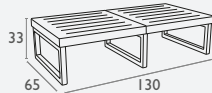

Mykonos Lounge Table XL

FL-118-10902

5 YEAR WARRANTY

- Suitable for Indoor and Outdoor Commercial Use
- Made of UV Stabilised Polypropylene
- Unit Weight: 14kg
- Supplied Unassembled – Easy To Assemble
- Weather Resistant
- Made In Europe