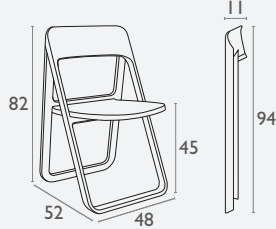

## Dream Folding Chair

FL-118-10506

5 YEAR  
WARRANTY

- Stackable
- Suitable for Indoor or Outdoor Use
- Designed By Frederic Boonen
- Folds Flat for Stacking and Ease of Storage
- Made of UV Stabilised Polypropylene
- Reinforced with Glass Fibre
- Unit Weight: 5.5kg
- SWL: 150kg
- Weather Resistant
- Made In Europe