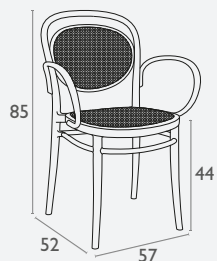

Siesta
exclusive

Maya Chair

FL-118-10722

- Stackable
- Suitable for Indoor and Outdoor Commercial Use
- Made of UV Stabilised Polypropylene
- Reinforced with Glass Fibre
- Unit Weight: 4kg
- SWL: 150kg
- Weather Resistant
- Replaceable Feet
- CATAS Tested
- Matching Products: Maya Barstool
- Made In Europe

5 YEAR
WARRANTY