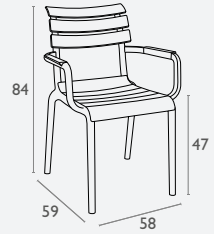

Lisbon Chair

FL-156-13414

- Stackable
- Suitable for Indoor and Outdoor Commercial Use
- Made of Powder Coated Aluminium
- Weather Resistant & Easy To Clean
- Unit Weight: 3kg
- SWL: 150kg
- Stocked In: Black, White, Blue & Olive Green
- Dimensions: 830mm H X 430mm W X 575mm D - Sh 450mm
- Matching Barstool and Tables
- Rubber Feet

1 YEAR
WARRANTY