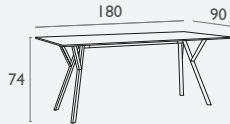

## Max Table 180

FL-118-14748

2 YEAR WARRANTY

- Suitable for Indoor and Outdoor Commercial Use\*
- Unit Weight: 40.5kg
- Made of Polypropylene
- Hpl Compact Laminated 12mm Thick Top
- Replaceable Feet
- Supplied Unassembled
- Made In Europe