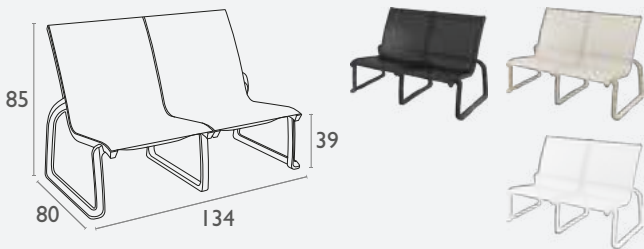

Siesta
exclusive

Pacific Lounge Sofa Armchair

FL-118-13532

3 YEAR
WARRANTY

- Stackable To 4 High
- High Quality Polypropylene
- Reinforced with Fibre Glass
- Uv Stabilised (Fade Resistant)
- Unit Weight: 15kg
- CATAS Tested
- SWL: 150kg
- Multi-Filament, High-Tenacity Polyester Yarn
- Biaxiale Tensioning for Extreme Tear Resistance
- Solution-Dyed Protective Sheath
- Uv Protected
- Weather Protected
- Quick Drying
- Hygienic – Mould Resistant Treatment
- Stain Resistant
- Fabric Can Be Replaced
- 3 Year Warranty
- Suitable for Indoor & Outdoor Commercial Application
- Made In Europe