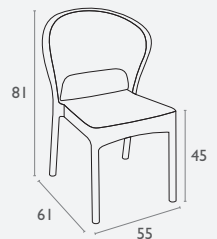

Siesta
exclusive

Aruba Armchair

FL-118-10148

5 YEAR
WARRANTY

- Stackable
- Suitable for Indoor and Outdoor Commercial Use
- Made of UV Stabilised Polypropylene
- Reinforced with Glass Fibre
- Arm Height: 650 Up To 750 H
- Unit Weight: 7.5kg, SWL: 150kg
- Weather Resistant
- Replaceable Feet
- CATAS Tested
- Special Order Colour: White
- Made In Europe

Siesta
exclusive

California Tub Chair

FL-118-10210

5 YEAR
WARRANTY

- Suitable for Indoor and Outdoor Commercial Use
- Made of UV Stabilised Polypropylene
- Reinforced with Glass Fibre
- Arm Height: 650h
- Unit Weight: 10kg, SWL: 150kg
- Supplied Unassembled – Easy To Assemble
- Weather Resistant
- Replaceable Feet
- CATAS Tested
- Special Order Colour: White
- Made In Europe

Siesta
exclusive

Capri Chair

FL-118-10212

5 YEAR
WARRANTY

- Stackable: 4 To 6 High
- Suitable for Indoor and Outdoor Commercial Use
- Made of UV Stabilised Polypropylene
- Reinforced with Glass Fibre
- Arm Height: 660h
- Unit Weight: 4kg, SWL: 150kg
- Weather Resistant
- Replaceable Feet
- CATAS Tested
- Special Order Colour: White
- Made In Europe

Siesta
exclusive

Daytona Chair

FL-118-10496

5 YEAR
WARRANTY

- Stackable 4 To 6 High
- Suitable for Indoor and Outdoor Commercial Use
- Made of UV Stabilised Polypropylene
- Reinforced with Glass Fibre
- Unit Weight: 3.5kg, SWL: 150kg
- Weather Resistant
- Replaceable Feet
- CATAS Tested
- Special Order Colour: White
- Made In Europe