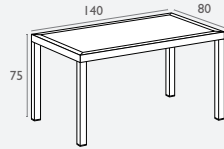

Siesta
exclusive

Ares 140 Table (1400x800)

FL-118-10136

5 YEAR
WARRANTY

- Suitable for Indoor Use
- Suitable for Shaded Outdoor Use*
- Unit Weight: 14 Kg
- Made of Polypropylene
- Weather Resistant, Semi UV Stabilised
- Supplied Unassembled
- Made In Europe

*Warranty Will Not Cover Excessive Fading If Placed In Direct Sunlight.

Siesta
exclusive

Atlantic Table 140/210

FL-118-13682

5 YEAR
WARRANTY

- Suitable for Indoor & Shaded Outdoor Commercial Application
- Top Made of UV Stabilised Polypropylene
- Frame Made of Aluminium
- Reinforced with Glass Fibre
- Unit Weight: 35kg
- Supplied Unassembled
- Weather Resistant
- Uv Resistant
- Can be constructed as 140cm or 210cm long
- Made In Europe

Siesta
exclusive

Atlantic Table 210/280

FL-118-13684

5 YEAR
WARRANTY

- Suitable for Indoor & Shaded Outdoor Commercial Application
- Top Made of UV Stabilised Polypropylene
- Frame Made of Aluminium
- Reinforced with Glass Fibre
- Unit Weight: 50kg
- Supplied Unassembled
- Weather Resistant
- Uv Resistant
- Can be constructed as 210cm or 280cm long
- Made In Europe

Lisbon 80 Table

FL-156-13494

1 YEAR
WARRANTY

- Suitable for Indoor and Outdoor Commercial Use
- Made of Powder Coated Aluminium
- Weather Resistant
- Easy To Clean
- Easy To Assemble
- Dimensions: 800w X 800d X 750h
- Unit Weight: 8.4kg
- Range of Special Order Colours Available
- Matching Chairs
- Rubber Feet