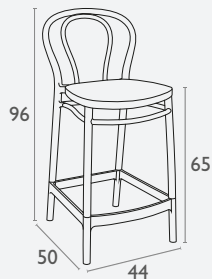

Victor Barstool 65

FL-118-11738

- Suitable for Indoor or Outdoor Use
- Made of UV Stabilised Polypropylene
- Reinforced with Glass Fibre
- Unit Weight: 4.2kg
- SWL: 135kg
- Supplied Unassembled - Easy To Assemble
- Weather Resistant
- Made In Europe

5 YEAR
WARRANTY