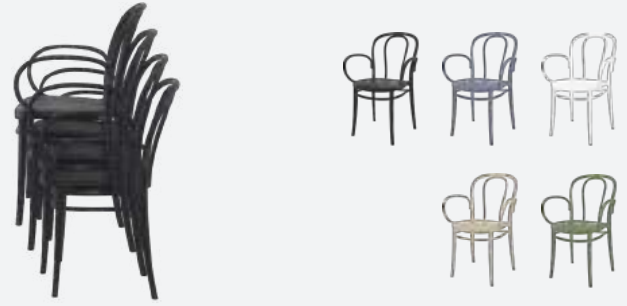

Victor XL Armchair

FL-118-11744

5 YEAR
WARRANTY

- Stackable
- Suitable for Indoor or Outdoor Use
- Made of UV Stabilised Polypropylene
- Reinforced with Glass Fibre
- Unit Weight: 4kg
- SWL: 150kg
- Stocked In: Anthracite, Black, White, Taupe & Olive Green
- Weather Resistant
- Matching Barstool
- Made In Europe

Siesta
exclusive

AFRDI
APPROVED

Vita Chair

FL-118-11754

5 YEAR
WARRANTY

- Stackable
- Suitable for Indoor and Outdoor Commercial Use
- Seat: Made of UV Stabilised Polypropylene
- Legs: Strong Dia25mm Anodized Aluminium Legs
- Unit Weight: 3kg, SWL: 150kg
- Weather Resistant
- Special Order Colours: Beige
- Replaceable Feet
- Drainage Hole Available At An Extra Cost
- Level 4 Afrdi Approved - Black
- Matching Products: Dolce Armchair, Gio Barstool
- Made In Europe