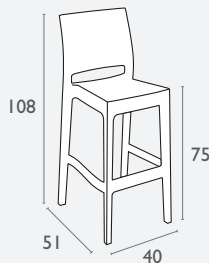

## Eiffel 750 Barstool

FL-100-13706

3 YEAR WARRANTY

- Suitable for Indoor and Outdoor Commercial Use
- 28mm X T1.5mm Aluminium Bamboo Look Frame
- Woven UV Resistant Pe Wicker Seat and Back
- Dimensions: 460mm W X 560mm D X 1150mm H
- Seat Height: 750mm
- SWL: 150kg
- Weather Resistant

## Eiffel 750 Backless Stool

FL-100-13708

3 YEAR WARRANTY

- Suitable for Indoor and Outdoor Commercial Use
- 28mm X T1.5mm Aluminium Bamboo Look Frame
- Woven UV Resistant Pe Wicker Seat and Back
- Dimensions: 460mm W X 560mm D X 750mm H
- Seat Height: 750mm
- SWL: 150kg
- Weather Resistant

## Jamaica Barstool

FL-118-10676

5 YEAR WARRANTY

- Stackable 4 High
- Suitable for Indoor and Outdoor Commercial Use
- Made of UV Stabilised Polypropylene Reinforced with Glass Fibre
- Seat Dimensions(Mm): 360 Seat Width X 400 Seat Depth X 360 Seat Back Height X 400 Seat Back Width
- Unit Weight: 5kg, SWL: 135kg
- Weather Resistant
- CATAS Tested
- Matching Products: All Resin Rattan Range Products
- Made In Europe

## Lisbon Barstool

FL-156-13492

1 YEAR WARRANTY

- Stackable
- Suitable for Indoor and Outdoor Commercial Use
- Made of Powder Coated Aluminium
- Weather Resistant & Easy To Clean
- Unit Weight: 3.5kg
- SWL: 150kg
- Stocked In: Black, White, Blue & Olive Green
- Dimensions: 1030mm H X 430mm W X 575mm D - Sh 730mm
- Matching Chairs
- Rubber Feet