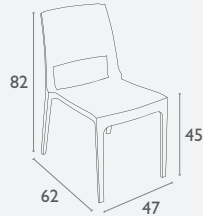

Siesta
exclusive

Monaco Lounge Armchair

FL-118-10860

- Suitable for Indoor and Outdoor Commercial Use
- Made of UV Stabilised Polypropylene
- Reinforced with Glass Fibre
- Weather Resistant
- Special Order Colours: White
- Supplied Unassembled
- CATAS Tested
- Optional Beige Cushions Available. 3 Month Warranty.
- Made In Europe

5 YEAR
WARRANTY